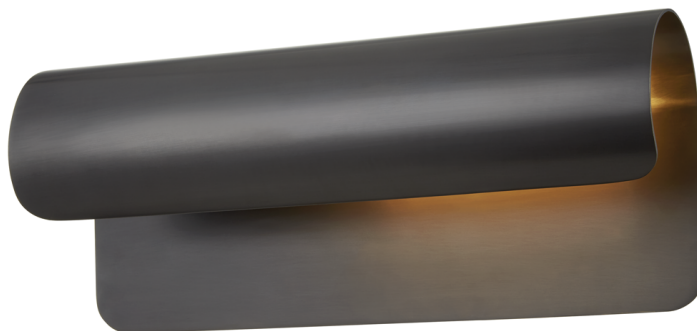

# ACCORD

1513-OB

The beautiful scroll-like form of Accord provides discreet, powerful downlighting over a bookshelf or work of art. While sleek and simple, the flourish of the folded metal gives Accord a fanciful flair. In either of the two sizes, it serves as the perfect alternative to ceiling-mounted lighting. Choose from Aged Brass for a bright, classic look or Old Bronze for a weathered, more rustic finish.

## DIMENSIONS

Height: 5.5"

Width/Diameter: 13"

Canopy/Backplate: 4.25"

Product Weight: 12lb

Extension: 4"

Top to Center: 6.5"

Canopy/Backplate Shape: Rectangle

## Shade

Shade 1: Steel

Shade 1 Top Length: 5.5"

Shade 1 Top Width: 3.25"

Shade 1 Bottom L/W: 5.5" / 3.25"

Shade 1 Height: 12.75"