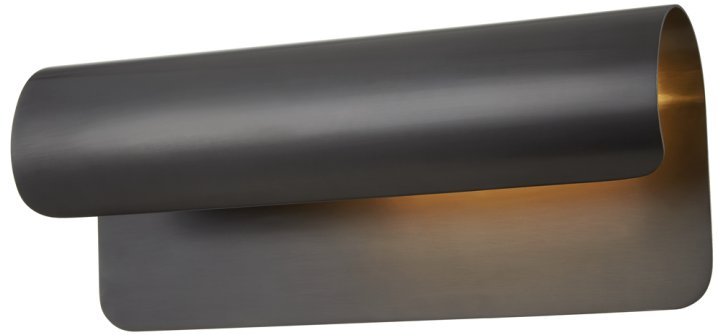

ACCORD

1513-OB

The beautiful scroll-like form of Accord provides discreet, powerful downlighting over a bookshelf or work of art. While sleek and simple, the flourish of the folded metal gives Accord a fanciful flair. In either of the two sizes, it serves as the perfect alternative to ceiling-mounted lighting. Choose from Aged Brass for a bright, classic look or Old Bronze for a weathered, more rustic finish.

FINISHES

AGED BRASS (AGB)
OLD BRONZE (OB)

DIMENSIONS

Height: 13"

Width/Diameter: 5.5"

Canopy/Backplate: 0"

Hanging Type:

Product Weight: 12.1lb

GLASS

Attachment: Thumb Screw

Glass 1: Steel

Glass 2:

LAMPING

Bulb 1

Bulb Included: No

Socket: E26 Medium Base