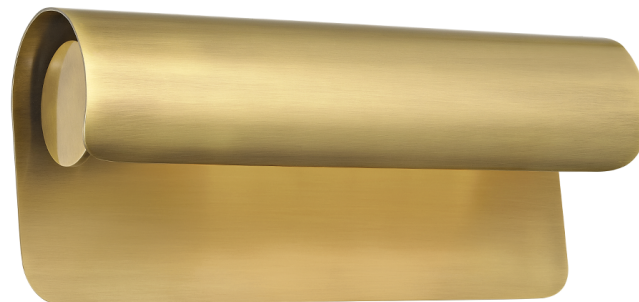

ACCORD

1513-AGB

The beautiful scroll-like form of Accord provides discreet, powerful downlighting over a bookshelf or work of art. While sleek and simple, the flourish of the folded metal gives Accord a fanciful flair. In either of the two sizes, it serves as the perfect alternative to ceiling-mounted lighting. Choose from Aged Brass for a bright, classic look or Old Bronze for a weathered, more rustic finish.

FINISHES

AGED BRASS

Coastal Suitable Finish (EPM): No

DIMENSIONS

Height: 5.5"

Width/Diameter: 13"

Canopy/Backplate: 4.25"

Product Weight: 5lb

Extension: 4.25"

Top to Center: 6.5"

Canopy/Backplate Shape: Rectangle

Sloped Ceiling Compatible: No

Living Finish: No

Uplight Only: No

Shade

Shade 1: Steel

Shade 1 Top Length: 5.5"

Shade 1 Top Width: 3.25"

Shade 1 Bottom L/W: 5.5" / 3.25"

Shade 1 Height: 12.75"

ELECTRICAL

Bulb 1

Bulb Included: No

Socket: E26 Medium Base