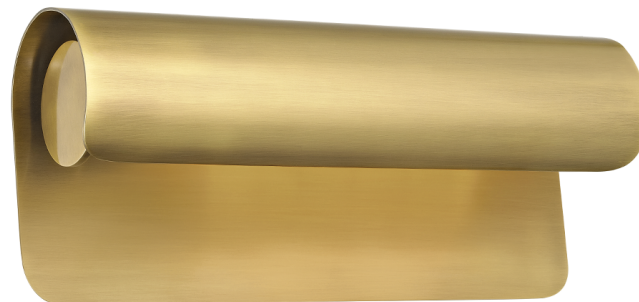

ACCORD

1513-AGB

The beautiful scroll-like form of Accord provides discreet, powerful downlighting over a bookshelf or work of art. While sleek and simple, the flourish of the folded metal gives Accord a fanciful flair. In either of the two sizes, it serves as the perfect alternative to ceiling-mounted lighting. Choose from Aged Brass for a bright, classic look or Old Bronze for a weathered, more rustic finish.

FINISHES

AGED BRASS (AGB)

OLD BRONZE (OB)

Coastal Suitable Finish (EPM): No

DIMENSIONS

Height: 13"

Width/Diameter: 5.5"

Product Weight: 5lb

Extension: 4.25"

Top to Center: 6.5"

Canopy/Backplate Shape: Rectangle

Sloped Ceiling Compatible: No

Living Finish: No

Uplight Only: No

Shade

Attachment: Thumb Screw

Shade 1: Steel

Shade 1 Top Length: 5.5"

Shade 1 Top Width: 3.25"

Shade 1 Bottom L/W: 5.5" / 3.25"

Shade 1 Height: 12.75"

ELECTRICAL

Bulb 1

Bulb Included: No