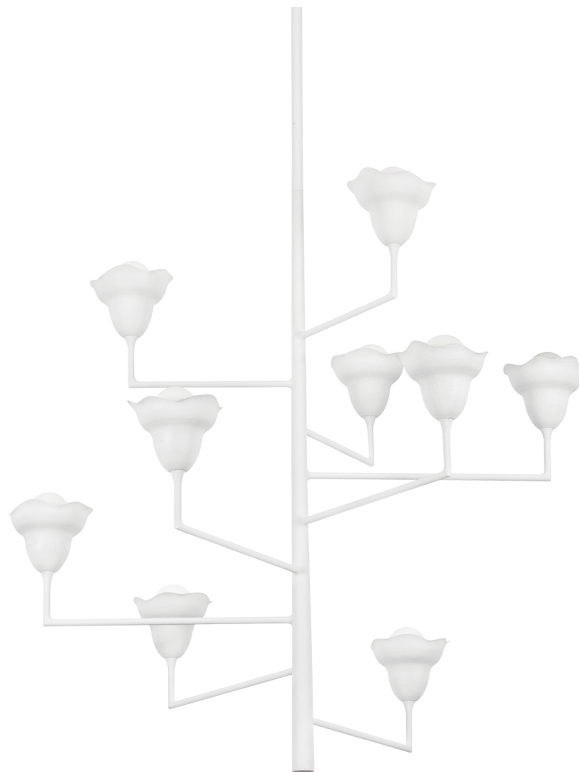

ALORA

1289-WP

Architectural and sleek, but with an artful, botanical flourish, Alora has strong modern design appeal. While the framework features clean lines and right angles, the scalloped floral shades have an irregular, hand-sculpted quality. A textural relief pattern on the surface of the shades adds visual interest. Alora is available in multiple formats and 3 finish options.

FINISHES

Vintage Gold Leaf/Gilded Ivory (Vintage Gold Leaf/Gilded Ivory)
WHITE PLASTER (WP)

DIMENSIONS

Height: 44.75"

Width/Diameter: 44"

Length: "

Minimum Height: 48.75"

Maximum Height: 103.5"

Canopy/Backplate: 8.5"

Hanging Type: 1-3" / 1-6" / 1-12" / 2-18" Stems

Product Weight: 17.6lb

GLASS

Attachment:

Glass 1:

Glass 2:

LAMPING

Bulb 1

Bulb Included: No

Socket: E26 Medium Base

Bulb: G25 • 9 • 15 Watt Max

Voltage: 120

UL Rating: UL Damp

SHIPPING

Carton 1: 52" x 46" x 46"