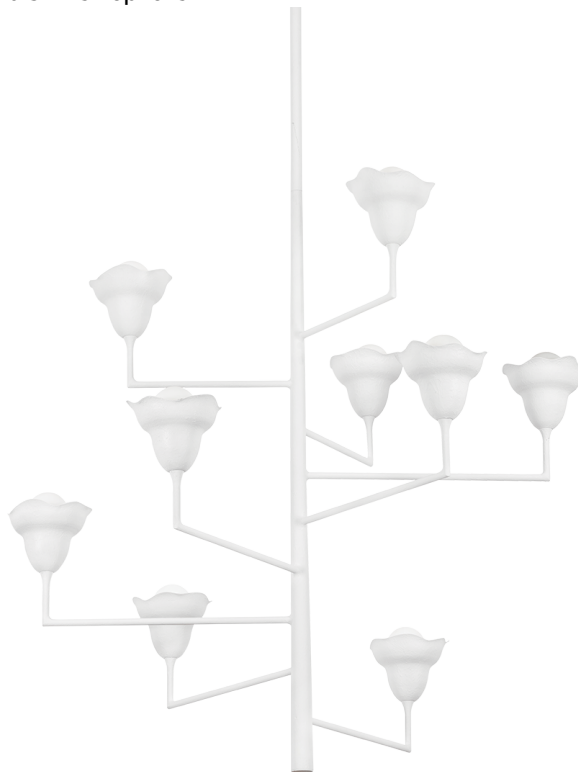

ALORA

1289-WP

Architectural and sleek, but with an artful, botanical flourish, Alora has strong modern design appeal. While the framework features clean lines and right angles, the scalloped floral shades have an irregular, hand-sculpted quality. A textural relief pattern on the surface of the shades adds visual interest. Alora is available in multiple formats and 3 finish options.

FINISHES

Vintage Gold Leaf/Gilded Ivory (Vintage Gold Leaf/Gilded Ivory)
WHITE PLASTER (WP)

DIMENSIONS

Height: 44.75"

Width/Diameter: 44"

Length: "

Minimum Height: 48.75"

Maximum Height: 103.5"

Canopy/Backplate: 8.5"

Hanging Type: 1-3" / 1-6" / 1-12" / 2-18" Stems

Product Weight: 17.6lb

GLASS

Attachment:

Glass 1:

Glass 2:

LAMPING

Bulb 1

Bulb Included: No

Socket: E26 Medium Base

Bulb: G25 • 9 • 15 Watt Max

SHIPPING

Carton 1: 52" x 46" x 46"

Carton 1 Weight: 60lb

Shipping Method: Truck Only