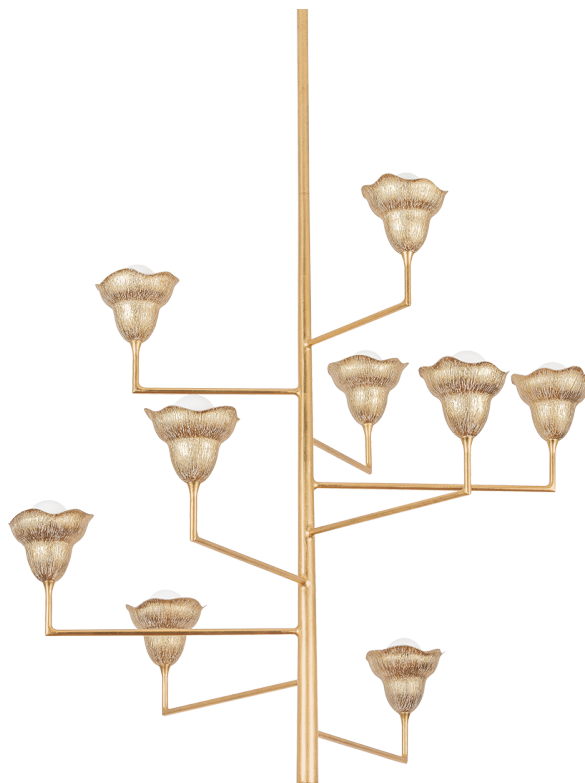

ALORA

1289-VGL/GLI

Architectural and sleek, but with an artful, botanical flourish, Alora has strong modern design appeal. While the framework features clean lines and right angles, the scalloped floral shades have an irregular, hand-sculpted quality. A textural relief pattern on the surface of the shades adds visual interest. Alora is available in multiple formats and 3 finish options.

FINISHES

Vintage Gold Leaf/Gilded Ivory (Vintage Gold Leaf/Gilded Ivory)

WHITE PLASTER (WP)

Coastal Suitable Finish (EPM): No

DIMENSIONS

Height: 44.75"

Width/Diameter: 44"

Minimum Height: 48.75"

Maximum Height: 103.5"

Canopy/Backplate: 8.5"

Hanging Type: 1-3" / 1-6" / 1-12" / 2-18" Stems

Product Weight: 17.6lb

Canopy/Backplate Shape: Round

Sloped Ceiling Compatible: No

Living Finish: No

Uplight Only: Yes

Bulb Quantity: 9

Bulb Included: No

Wire Length: 120"

Cord Type: B & W TEFLON W/ GROUND WIRE

Gem Box Required (2"x3"): No

Dark Sky: No

SHIPPING

Carton 1: 52" x 46" x 46"