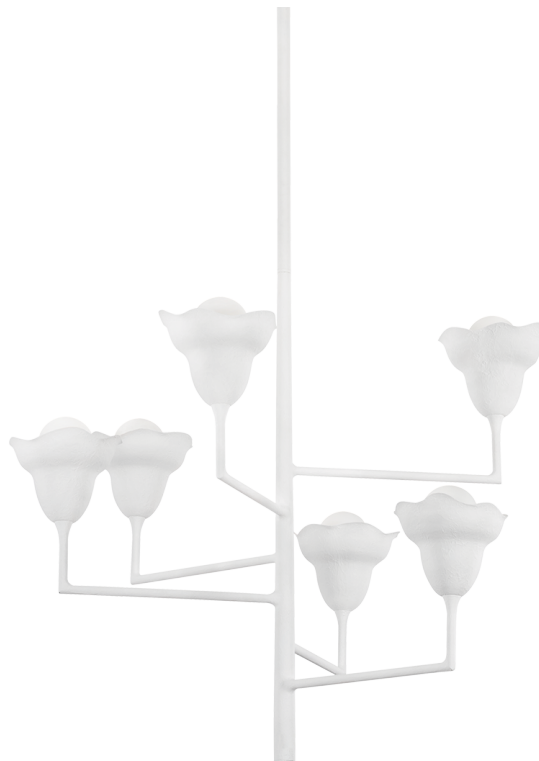

ALORA

1286-WP

Architectural and sleek, but with an artful, botanical flourish, Alora has strong modern design appeal. While the framework features clean lines and right angles, the scalloped floral shades have an irregular, hand-sculpted quality. A textural relief pattern on the surface of the shades adds visual interest. Alora is available in multiple formats and 3 finish options.

FINISHES

Vintage Gold Leaf/Gilded Ivory (Vintage Gold Leaf/Gilded Ivory)
WHITE PLASTER (WP)

DIMENSIONS

Height: 28.5"

Width/Diameter: 32"

Length: "

Minimum Height: 33"

Maximum Height: 87.25"

Canopy/Backplate: 8.5"

Hanging Type: 1-3" / 1-6" / 1-12" / 2-18" Stems

Product Weight: 12.1lb

GLASS

Attachment:

Glass 1:

Glass 2:

LAMPING