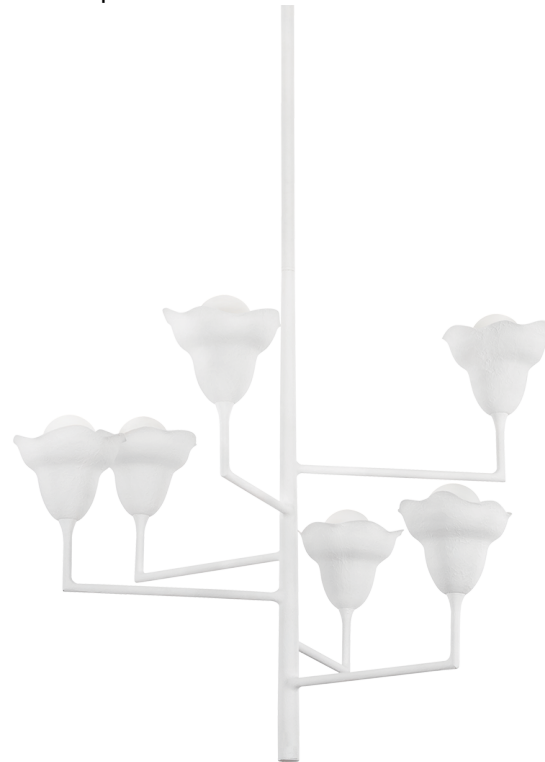

# ALORA

1286-WP

Architectural and sleek, but with an artful, botanical flourish, Alora has strong modern design appeal. While the framework features clean lines and right angles, the scalloped floral shades have an irregular, hand-sculpted quality. A textural relief pattern on the surface of the shades adds visual interest. Alora is available in multiple formats and 3 finish options.

## FINISHES

Vintage Gold Leaf/Gilded Ivory (Vintage Gold Leaf/Gilded Ivory)  
WHITE PLASTER (WP)

## DIMENSIONS

Height: 28.5"

Width/Diameter: 32"

Length: "

Minimum Height: 33"

Maximum Height: 87.25"

Canopy/Backplate: 8.5"

Hanging Type: 1-3" / 1-6" / 1-12" / 2-18" Stems

## GLASS

Attachment:

Glass 1:

Glass 2: