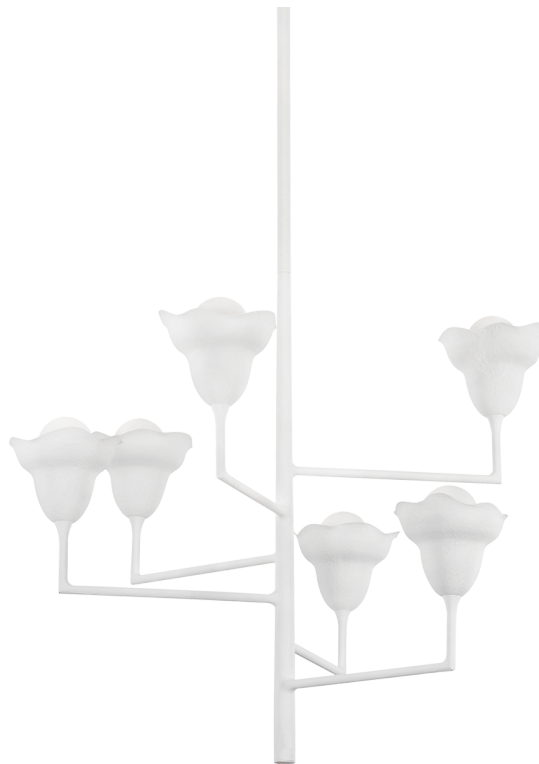

ALORA

1286-WP

Architectural and sleek, but with an artful, botanical flourish, Alora has strong modern design appeal. While the framework features clean lines and right angles, the scalloped floral shades have an irregular, hand-sculpted quality. A textural relief pattern on the surface of the shades adds visual interest. Alora is available in multiple formats and 3 finish options.

FINISHES

Vintage Gold Leaf/Gilded Ivory (Vintage Gold Leaf/Gilded Ivory)
WHITE PLASTER (WP)

DIMENSIONS

Height: 28.5"

Width/Diameter: 32"

Length: "

Minimum Height: 33"

Maximum Height: 87.25"

Canopy/Backplate: 8.5"

Hanging Type: 1-3" / 1-6" / 1-12" / 2-18" Stems

Product Weight: 12.1lb

GLASS

Attachment:

Glass 1:

Glass 2:

LAMPING