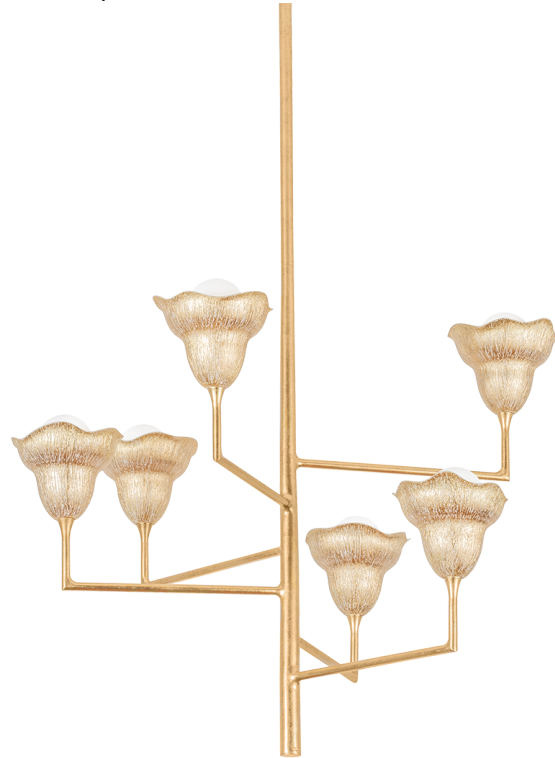

ALORA

1286-VGL/GLI

Architectural and sleek, but with an artful, botanical flourish, Alora has strong modern design appeal. While the framework features clean lines and right angles, the scalloped floral shades have an irregular, hand-sculpted quality. A textural relief pattern on the surface of the shades adds visual interest. Alora is available in multiple formats and 3 finish options.

FINISHES

Vintage Gold Leaf/Gilded Ivory (Vintage Gold Leaf/Gilded Ivory)
WHITE PLASTER (WP)

DIMENSIONS

Height: 28.5"

Width/Diameter: 32"

Length: "

Minimum Height: 33"

Maximum Height: 87.25"

Canopy/Backplate: 8.5"

Hanging Type: 1-3" / 1-6" / 1-12" / 2-18" Stems

Product Weight: 12.1lb

GLASS

Attachment:

Glass 1:

Glass 2:

LAMPING

Bulb 1

Bulb Included: No

Socket: E26 Medium Base

Bulb: G25 • 6 • 15 Watt Max

SHIPPING

Carton 1: 37" x 37" x 33"

Carton 1 Weight: 29lb

Shipping Method: Truck Only