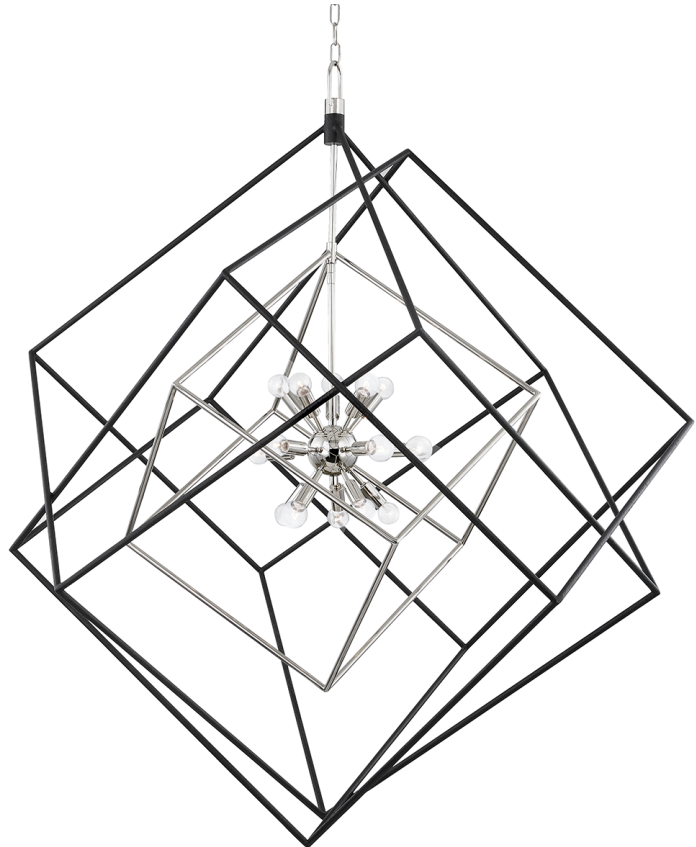

ROUNDOUT

1255-PN/BK

This impressive conversation starter features a series of ever-increasing cubes surrounding a Sputnik-style center. Choose from Aged Brass or Polished Nickel and multiple sizes to fit any space.

FINISHES

Aged Brass/black (AGB/BK)
Polished Nickel/black (PN/BK)

DIMENSIONS

Height: 55.5"

Width/Diameter: 42"

Minimum Height: 61.75"

Maximum Height: 113.75"

Canopy/Backplate: 6.25"

Hanging Type:

Product Weight: 55lb

GLASS

Attachment:

Glass 1:

Glass 2:

LAMPING

Bulb 1

Bulb Included: No

Socket: E12 Candelabra Base

Bulb: B11 • 15 • 40 Watt Max

Voltage: 120 VAC

UL Rating: UL Damp

SHIPPING

Carton 1: 50" x 50" x 46"

Carton 1 Weight: 67lb