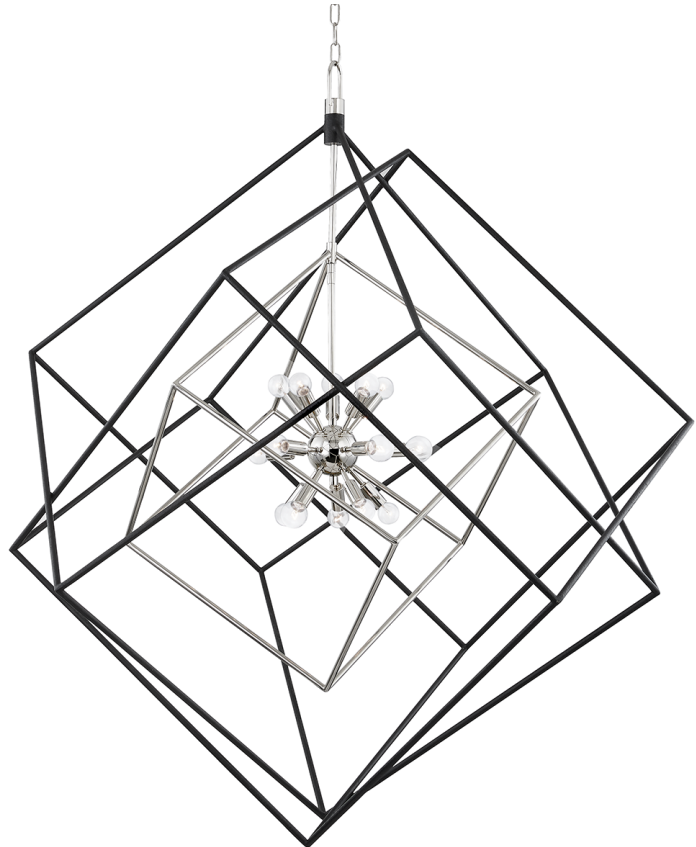

# ROUNDOUT

1255-PN/BK

This impressive conversation starter features a series of ever-increasing cubes surrounding a Sputnik-style center. Choose from Aged Brass or Polished Nickel and multiple sizes to fit any space.

## DIMENSIONS

Height: 55.5"

Width/Diameter: 42"

Minimum Height: 61.75"

Maximum Height: 113.75"

Canopy/Backplate: 6.25"

Hanging Type:

Product Weight: 55lb

## GLASS

Attachment:

Glass 1:

Glass 2: