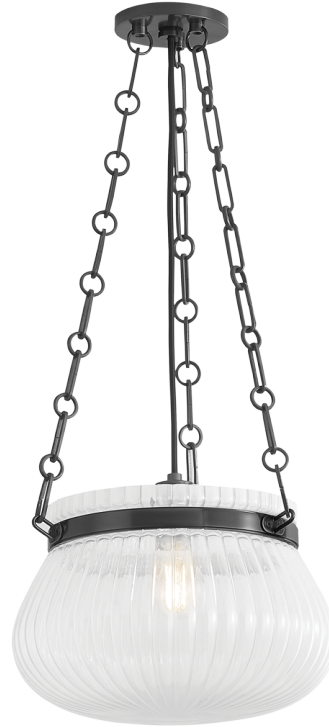

GRANBY

1113-OB

Featuring an exquisite Foschia glass pendant, Granby creates a captivating focal point overhead. Embodying a retro feel, its generously sized upturned bowl structure, crafted from ribbed glass, illuminates a wide area. The supporting chain is available in two sizes and two classic finishes; Aged Brass and Old Bronze.

FINISHES

AGED BRASS (AGB)
OLD BRONZE (OB)

DIMENSIONS

Height: 9.5"
Width/Diameter: 13"
Length: "
Minimum Height: 15.5"
Maximum Height: 59.5"
Canopy/Backplate: 4.75"
Hanging Type:
Product Weight: 9.92lb

GLASS

Attachment:
Glass 1: Ribbed Glass
Glass 2:

LAMPING

Bulb 1

Bulb Included: No
Socket: E26 Medium Base
Bulb: A19 • 1 • 15 Watt Max

SHIPPING

Carton 1: 21" x 16" x 16"
Carton 1 Weight: 12lb
Shipping Method: Ground