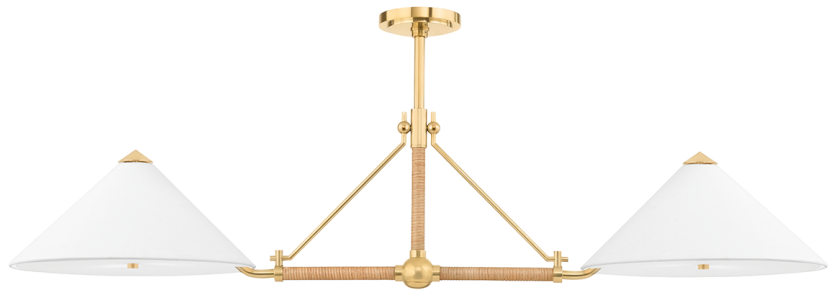

WILLIAMSBURG

1057-AGB

With Williamsburg everything old is new again! Unique silhouettes, rattan-wrapped rods and aged brass metalwork give familiar designs a fresh, updated look. Light is captured within the enclosed shades and fills any space with a soft glow. With a sconce, linear and chandelier to choose from, there's a Williamsburg for every room in the home.

*Due to the one-of-a-kind nature of the medium, exact colors and patterns may vary slightly from the image shown.

FINISHES

AGED BRASS (AGB)

DIMENSIONS

Height: 13"

Width/Diameter: 17"

Length: 57"

Minimum Height: 19"

Maximum Height: 70"

Canopy/Backplate: 6"

Hanging Type: 1-3" / 1-6" / 1-12" / 2-18" Stems

Product Weight: 15lb

GLASS

Attachment: Finial

Glass 1: Linen

Glass 2: