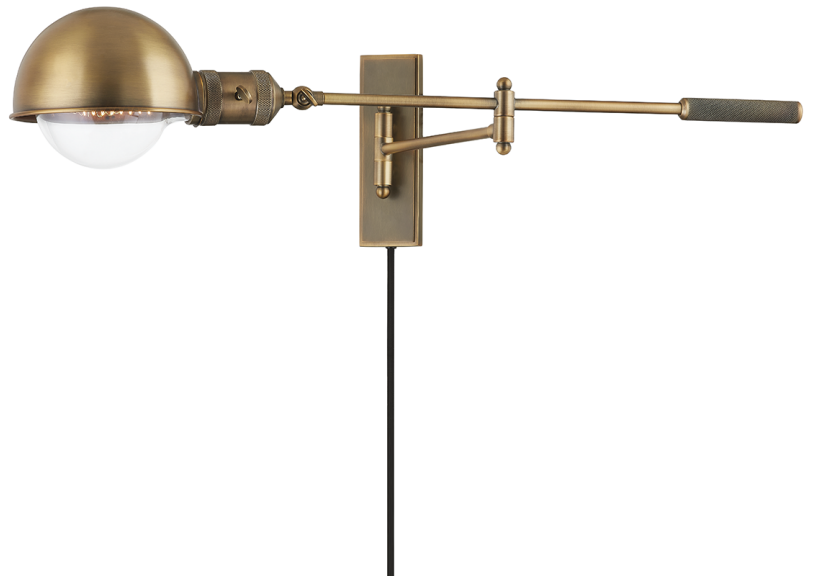

# CANNON

PTL1108-PBR

A dome-shaped Patina Brass shade at the end of a long, slender arm with exposed hardware give Cannon its retro industrial vibe. High-end details like the intricate knurling on the handle and socket add an air of sophistication. Both the arm and lamp angles are fully adjustable, making this slim-profile, plug-in sconce perfect for spaces that could benefit from customized lighting.

## FINISHES

PATINA BRASS (PBR)

## DIMENSIONS

Height: 8.25"

Width/Diameter: 30.75"

Canopy/Backplate: 0"

Hanging Type:

Product Weight: 4.2lb

## GLASS

Attachment:

Glass 1: Metal

Glass 2: