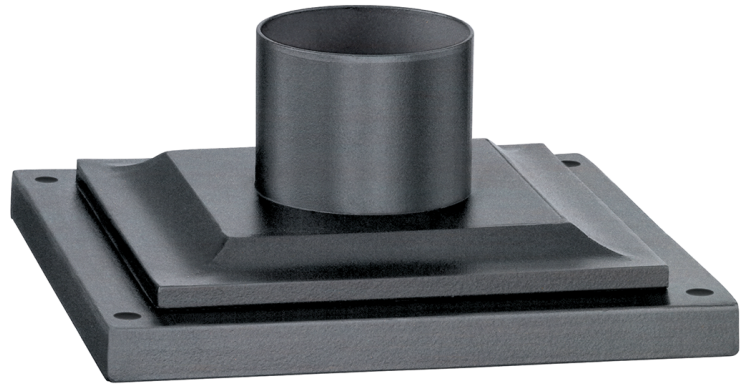

EXTERIOR ACCESSORY

PMB4941-WZN

FINISHES

FRENCH IRON (FRENCH IRON)

TEXTURE BLACK (TBK)

WEATHERED ZINC (WZN)

Coastal Suitable Finish (EPM): No

DIMENSIONS

Height: 4"

Width/Diameter: 8.5"

Length: 8.5"

Product Weight: 2lb

Sloped Ceiling Compatible: No

Living Finish: No

Uplight Only: No

Shade

ELECTRICAL

Bulb 1

Bulb Included: No

Max Wattage:

Bulb Quantity:

Bulb Included: No

Wire Length: 120"

Gem Box Required (2"x3"): No

Dark Sky: No

SHIPPING

Carton 1: 19" x 19" x 11"

Carton 1 Weight: 3lb

Shipping Method: Ground

Country of Origin: CN