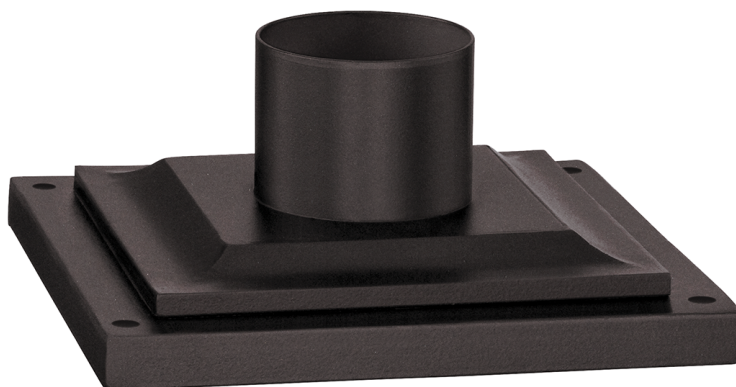

EXTERIOR ACCESSORY

PMB4941-TBZ

FINISHES

TEXTURED BRONZE (TEXTURED BRONZE)

DIMENSIONS

Height: 4"

Width/Diameter: 8.5"

Length: 8.5"

Canopy/Backplate: "

Hanging Type:

Product Weight: 2lb

GLASS

Attachment:

Glass 1:

Glass 2:

LAMPING

Bulb 1

Bulb Included: No

Socket:

Bulb: • Watt Max

Voltage:

UL Rating:

SHIPPING

Carton 1: 19" x 19" x 11"