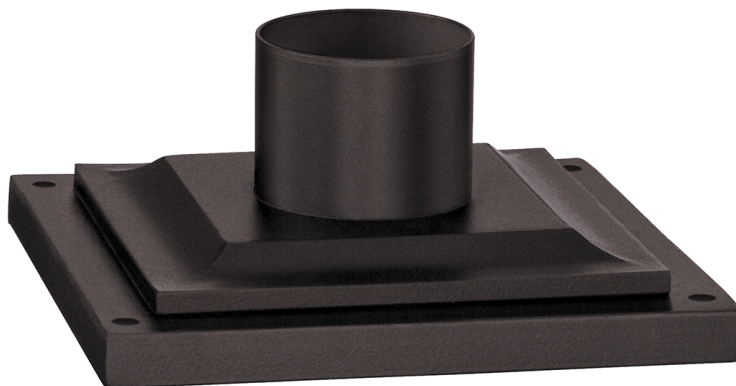

EXTERIOR ACCESSORY

PMB4941-TBZ

FINISHES

TEXTURED BRONZE (TEXTURED BRONZE)

DIMENSIONS

Height: 4"

Width/Diameter: 8.5"

Length: 8.5"

Canopy/Backplate: "

Hanging Type:

Product Weight: 2lb

GLASS

Attachment:

Glass 1:

Glass 2:

LAMPING

Bulb 1

Bulb Included: No

Socket:

Bulb: • Watt Max

SHIPPING

Carton 1: 19" x 19" x 11"

Carton 1 Weight: 3lb

Shipping Method: Ground