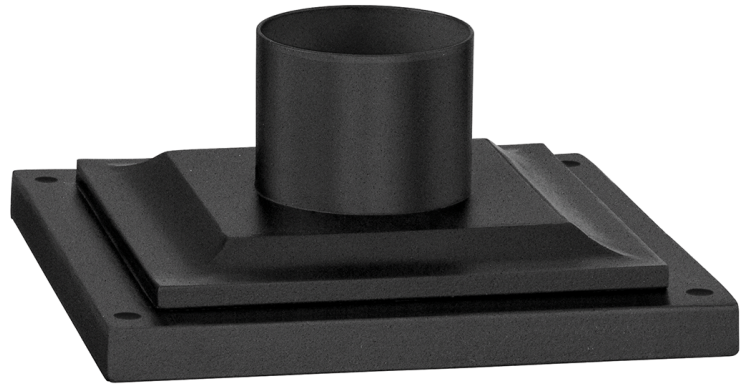

EXTERIOR ACCESSORY

PMB4941-TBK

FINISHES

FRENCH IRON (FRENCH IRON)

TEXTURE BLACK (TBK)

WEATHERED ZINC (WZN)

Coastal Suitable Finish (EPM): No

DIMENSIONS

Height: 4"

Width/Diameter: 8.5"

Length: 8.5"

Product Weight: 2lb

Sloped Ceiling Compatible: No

Living Finish: No

Uplight Only: No

Shade

ELECTRICAL

Bulb 1

Bulb Included: No

Max Wattage:

Bulb Quantity:

Bulb Included: No

Wire Length: 120"

Gem Box Required (2"x3"): No

Dark Sky: No

SHIPPING

Carton 1: 19" x 19" x 11"

Carton 1 Weight: 3lb

Shipping Method: Ground

Country of Origin: CN