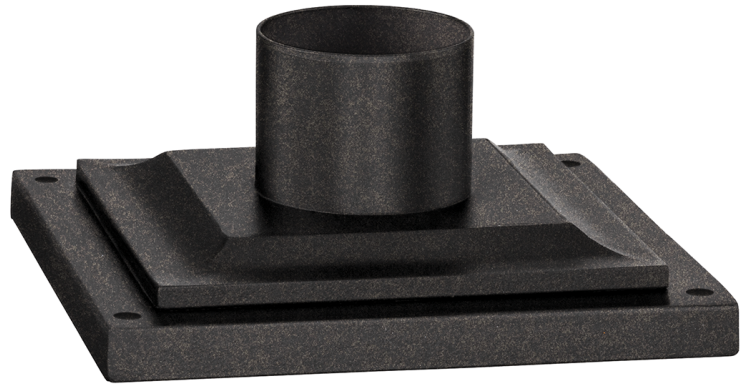

EXTERIOR ACCESSORY

PMB4941-FRN

FINISHES

FRENCH IRON (FRENCH IRON)

TEXTURE BLACK (TBK)

WEATHERED ZINC (WZN)

Coastal Suitable Finish (EPM): No

DIMENSIONS

Height: 4"

Width/Diameter: 8.5"

Length: 8.5"

Product Weight: 2lb

Sloped Ceiling Compatible: No

Living Finish: No

Uplight Only: No

Shade

ELECTRICAL

Bulb 1

Bulb Included: No

Max Wattage:

Bulb Quantity:

Bulb Included: No

Wire Length: 120"

Gem Box Required (2"x3"): No

Dark Sky: No

SHIPPING

Carton 1: 19" x 19" x 11"

Carton 1 Weight: 3lb

Shipping Method: Ground

Country of Origin: CN