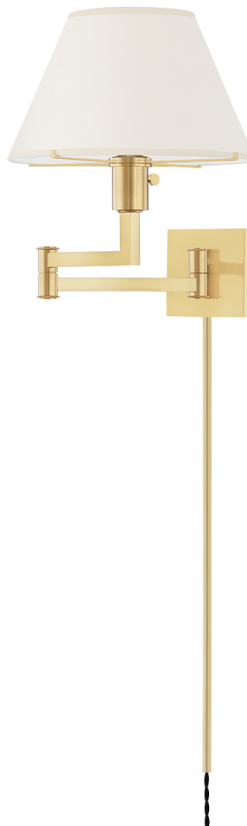

LEEDS

MDS131-AGB

Simplistic design, perfect proportion and timeless materials come together in Leeds. In each style, a crisp linen shade floats effortlessly in a slim metal frame for an understated effect. Available as a wall sconce, plug-in wall sconce, table lamp and floor lamp.

FINISHES

Aged Brass (AGB)
Old Bronze (OB)

DIMENSIONS

Height: 24.5"

Width/Diameter: 13"

Canopy/Backplate: 0"

Hanging Type:

Product Weight: 6lb

GLASS

Attachment:

Glass 1: Paper

Glass 2:

LAMPING

Bulb 1

Bulb Included: No

Socket: E26 Medium Base