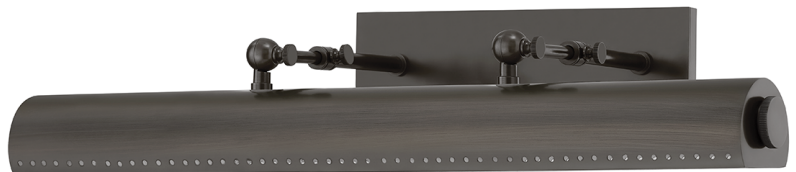

HAMPSHIRE

MDS113-DB

Reminiscent of the iconic Bankers Lamp, Hampshire turns the traditional style on its head for a reinvented classic. The tubular metal shade features a perforated trim, accented by decorative joints for added flair. Available in two sizes and finishes along with a plug-in version.

FINISHES

AGED BRASS (AGB)
DISTRESSED BRONZE (DB)

DIMENSIONS

Height: 4.5"

Width/Diameter: 23.25"

Canopy/Backplate: 0"

Hanging Type:

Product Weight: 5lb

GLASS

Attachment:

Glass 1: Steel

Glass 2:

LAMPING

Bulb 1

Bulb Included: No

Socket: E26 Medium Base