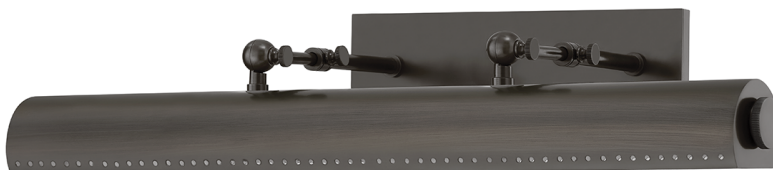

# HAMPSHIRE

MDS113-DB

Reminiscent of the iconic Bankers Lamp, Hampshire turns the traditional style on its head for a reinvented classic. The tubular metal shade features a perforated trim, accented by decorative joints for added flair. Available in two sizes and finishes along with a plug-in version.

## FINISHES

AGED BRASS (AGB)

DISTRESSED BRONZE (DB)

Coastal Suitable Finish (EPM): No

## DIMENSIONS

Height: 4.5"

Width/Diameter: 23.25"

Product Weight: 5lb

Extension: 8"

Top to Center: 1.75"

Canopy/Backplate Shape: Rectangle

Sloped Ceiling Compatible: No

## Shade

Shade 1: Steel