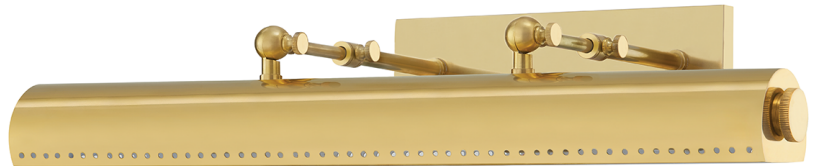

# HAMPSHIRE

MDS113-AGB

Reminiscent of the iconic Bankers Lamp, Hampshire turns the traditional style on its head for a reinvented classic. The tubular metal shade features a perforated trim, accented by decorative joints for added flair. Available in two sizes and finishes along with a plug-in version.

## FINISHES

AGED BRASS (AGB)  
DISTRESSED BRONZE (DB)

## DIMENSIONS

Height: 4.5"

Width/Diameter: 23.25"

Canopy/Backplate: 0"

Hanging Type:

Product Weight: 5lb

## GLASS

Attachment:

Glass 1: Steel

Glass 2: