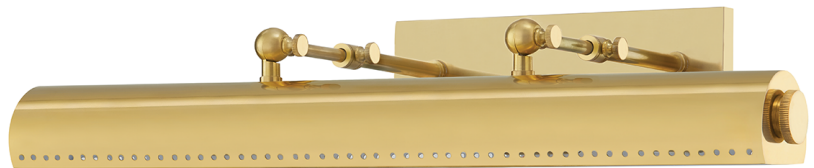

HAMPSHIRE

MDS113-AGB

Reminiscent of the iconic Bankers Lamp, Hampshire turns the traditional style on its head for a reinvented classic. The tubular metal shade features a perforated trim, accented by decorative joints for added flair. Available in two sizes and finishes along with a plug-in version.

FINISHES

AGED BRASS (AGB)
DISTRESSED BRONZE (DB)

DIMENSIONS

Height: 4.5"

Width/Diameter: 23.25"

Canopy/Backplate: 0"

Hanging Type:

Product Weight: 5lb

GLASS

Attachment:

Glass 1: Steel

Glass 2:

LAMPING

Bulb 1

Bulb Included: No

Socket: E26 Medium Base