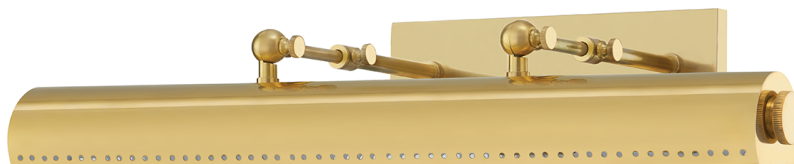

HAMPSHIRE

MDS113-AGB

Reminiscent of the iconic Bankers Lamp, Hampshire turns the traditional style on its head for a reinvented classic. The tubular metal shade features a perforated trim, accented by decorative joints for added flair. Available in two sizes and finishes along with a plug-in version.

FINISHES

AGED BRASS (AGB)

DISTRESSED BRONZE (DB)

Coastal Suitable Finish (EPM): No

DIMENSIONS

Height: 4.5"

Width/Diameter: 23.25"

Product Weight: 5lb

Extension: 8"

Top to Center: 1.75"

Canopy/Backplate Shape: Rectangle

Sloped Ceiling Compatible: No

Living Finish: No

Uplight Only: No

Shade

Shade 1: Steel

ELECTRICAL

Bulb 1

Bulb Included: No

Socket: E26 Medium Base

Bulb Type: T10-5.5

Max Wattage: 25

Bulb Quantity: 3

Bulb Included: No