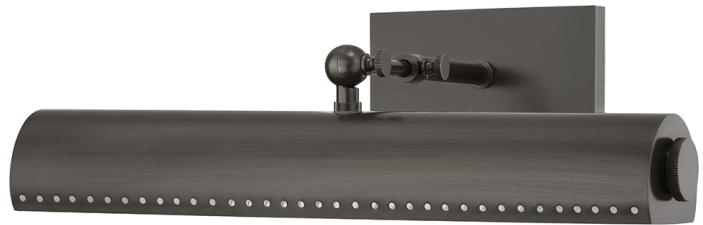

HAMPSHIRE

MDS112-DB

Reminiscent of the iconic Bankers Lamp, Hampshire turns the traditional style on its head for a reinvented classic. The tubular metal shade features a perforated trim, accented by decorative joints for added flair. Available in two sizes and finishes along with a plug-in version.

FINISHES

AGED BRASS (AGB)
DISTRESSED BRONZE (DB)

DIMENSIONS

Height: 4.5"

Width/Diameter: 15.75"

Canopy/Backplate: 0"

Hanging Type:

Product Weight: 4lb

GLASS

Attachment:

Glass 1: Steel

Glass 2:

LAMPING

Bulb 1

Bulb Included: No

Socket: E26 Medium Base