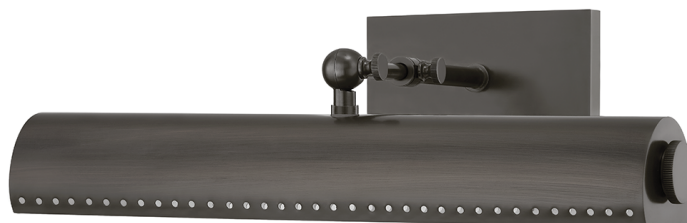

HAMPSHIRE

MDS112-DB

Reminiscent of the iconic Bankers Lamp, Hampshire turns the traditional style on its head for a reinvented classic. The tubular metal shade features a perforated trim, accented by decorative joints for added flair. Available in two sizes and finishes along with a plug-in version.

FINISHES

AGED BRASS (AGB)

DISTRESSED BRONZE (DB)

Coastal Suitable Finish (EPM): No

DIMENSIONS

Height: 4.5"

Width/Diameter: 15.75"

Product Weight: 4lb

Extension: 8"

Top to Center: 1.75"

Canopy/Backplate Shape: Rectangle

Sloped Ceiling Compatible: No

Living Finish: No

Uplight Only: No

Shade

Shade 1: Steel