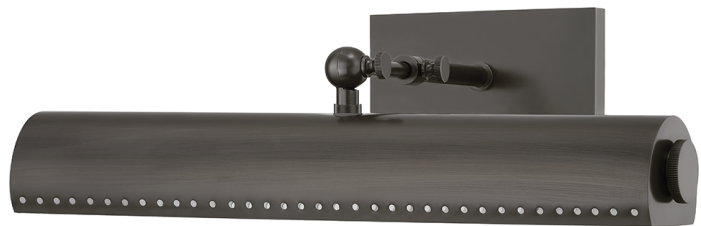

# HAMPSHIRE

MDS112-DB

Reminiscent of the iconic Bankers Lamp, Hampshire turns the traditional style on its head for a reinvented classic. The tubular metal shade features a perforated trim, accented by decorative joints for added flair. Available in two sizes and finishes along with a plug-in version.

## FINISHES

AGED BRASS (AGB)  
DISTRESSED BRONZE (DB)

## DIMENSIONS

Height: 4.5"

Width/Diameter: 15.75"

Canopy/Backplate: 0"

Hanging Type:

Product Weight: 4lb

## GLASS

Attachment:

Glass 1: Steel

Glass 2: