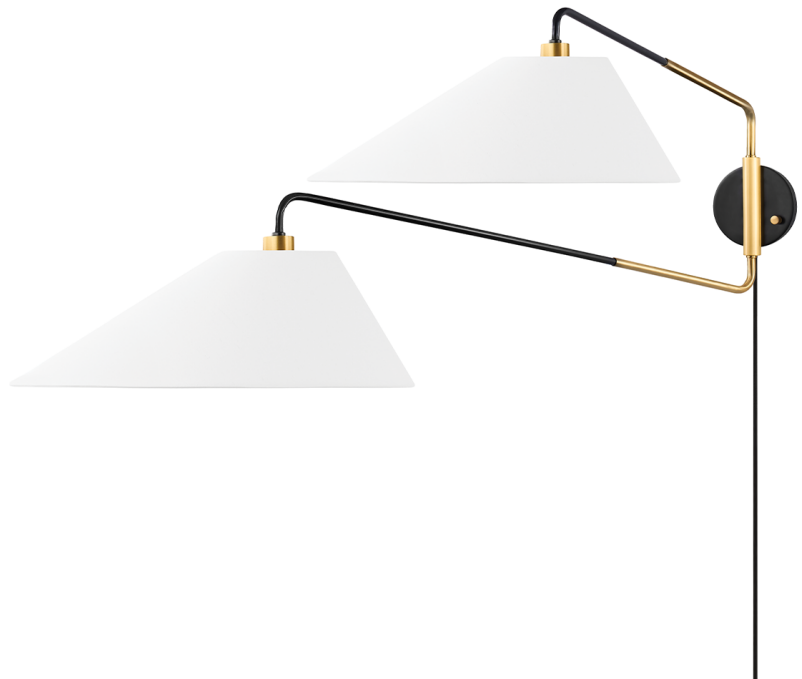

DUO

KBS1751102-AOB

Duo is full of singular style. Elongated shades in white Belgian linen spread out from curved arms of aged old bronze. The stretched shades add visual interest and allow the light's soft glow to extend even further. The three-light chandelier mounts close to the ceiling and the two-light articulating plug-in wall sconce swivels left to right and tilts up and down.

FINISHES

AGED BRASS/OLD BRONZE (AOB)

Coastal Suitable Finish (EPM): No

DIMENSIONS

Height: 22"

Width/Diameter: 14.75"

Canopy/Backplate: 6"

Product Weight: 8lb

Top to Center: 13.75"

Canopy/Backplate Shape: Round

Sloped Ceiling Compatible: No

Living Finish: No

Uplight Only: Yes

Shade

Shade 1: Linen

Shade 1 Top Length: 4.5"

Shade 1 Top Width: 6.5"

Shade 1 Bottom L/W: 14.75" / 22"

Shade 1 Height: 7.5"

ELECTRICAL

Bulb 1

Bulb Included: No

Socket: E26 Medium Base

Bulb Type: G40