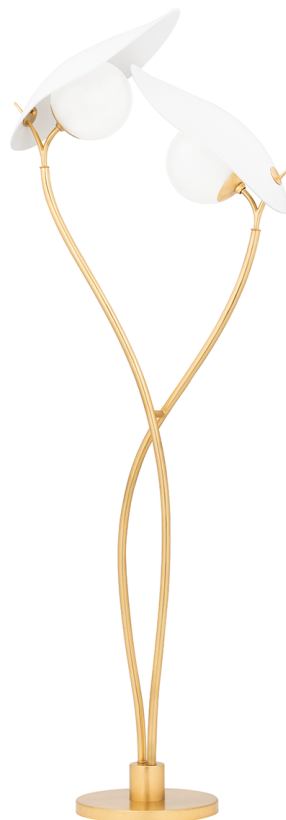

FROND

KBS1749401-GL/TWH

True to its namesake, Frond is inspired by nature. A smooth, sleek, leaf-shaped shade of textured white plaster delicately hangs over an opal glossy glass globe. Curved arms of brilliant gold leaf pierce the shade and hold the globe's metal cap, adding to the design's overall sculptural feel.

FINISHES

GOLD LEAF/TEXTURED ON WHITE COMBO
(GL/TWH)

DIMENSIONS

Height: 67.5"

Width/Diameter: 25.25"

Canopy/Backplate: 12"

Hanging Type:

Product Weight: 35lb

GLASS

Attachment:

Glass 1: Glass

Glass 2:

LAMPING

Bulb 1

Bulb Included: No

Socket: E26 Medium Base