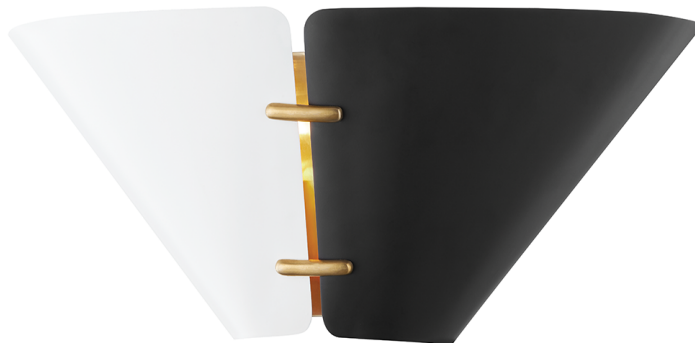

SPLIT

KBS1352102S-AGB

Split brings together clean, modern design with an artisan's flair. Small aged brass fasteners connect the cone shades, adding a spark of color while intentionally allowing a sliver of light to pass through.

FINISHES

AGED BRASS (AGB)

DIMENSIONS

Height: 6.5"

Width/Diameter: 15"

Canopy/Backplate: 0"

Hanging Type:

Product Weight: 6lb

GLASS

Attachment:

Glass 1:

Glass 2:

LAMPING

Bulb 1

Bulb Included: No

Socket: E12 Candelabra Base