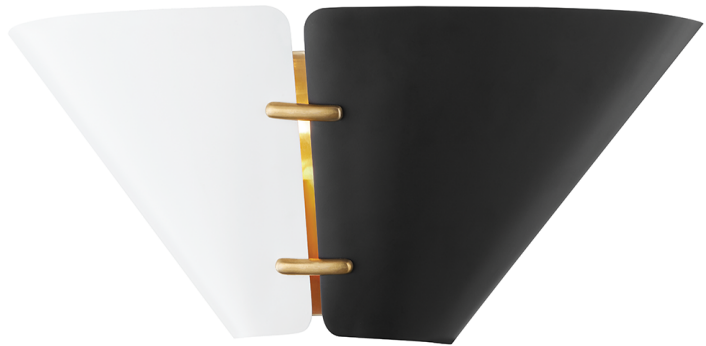

SPLIT

KBS1352102S-AGB

Split brings together clean, modern design with an artisan's flair. Small aged brass fasteners connect the cone shades, adding a spark of color while intentionally allowing a sliver of light to pass through.

FINISHES

AGED BRASS (AGB)

DIMENSIONS

Height: 6.5"

Width/Diameter: 15"

Canopy/Backplate: 0"

Hanging Type:

Product Weight: 6lb

GLASS

Attachment:

Glass 1:

Glass 2:

LAMPING

Bulb 1

Bulb Included: No

Socket: E12 Candelabra Base