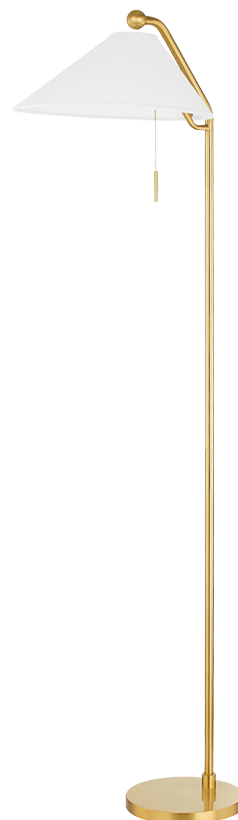

AISA

HL647401-AGB

Aisa is classic mid-century style made modern. The white linen, shell-shaped shades are angled to direct light where it's needed most. Details like the pull chain, angled arm of the wall sconce and decorative sphere at the top of the floor lamp take these portable pieces to the next level.

FINISHES

AGED BRASS (AGB)
OLD BRONZE (OB)

DIMENSIONS

Height: 65"

Width/Diameter: 11.75"

Canopy/Backplate: "

Hanging Type:

Product Weight: 17.25lb

GLASS

Attachment:

Glass 1: Linen

Glass 2:

LAMPING

Bulb 1

Bulb Included: No

Socket: E26 Medium Base