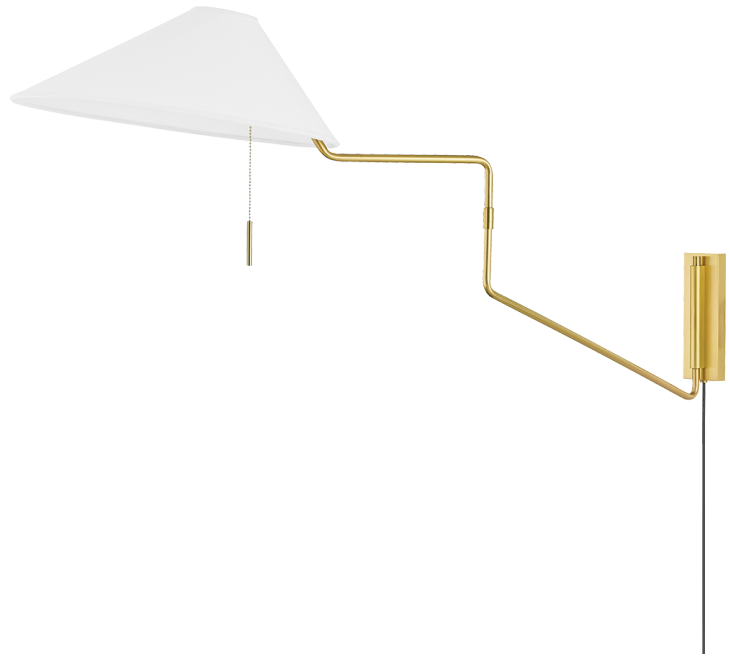

AISA

HL647201-AGB

Aisa is classic mid-century style made modern. The white linen, shell-shaped shades are angled to direct light where it's needed most. Details like the pull chain, angled arm of the wall sconce and decorative sphere at the top of the floor lamp take these portable pieces to the next level.

FINISHES

AGED BRASS (AGB)
OLD BRONZE (OB)

DIMENSIONS

Height: 22"
Width/Diameter: 11.75"

Canopy/Backplate: 0"
Hanging Type:
Product Weight: 4.75lb

GLASS

Attachment:
Glass 1: Linen
Glass 2:

LAMPING

Bulb 1
Bulb Included: No
Socket: E26 Medium Base
Bulb: G25 • 1 • 60 Watt Max

SHIPPING

Carton 1: 25" x 22" x 9"
Carton 1 Weight: 6lb
Shipping Method: Ground