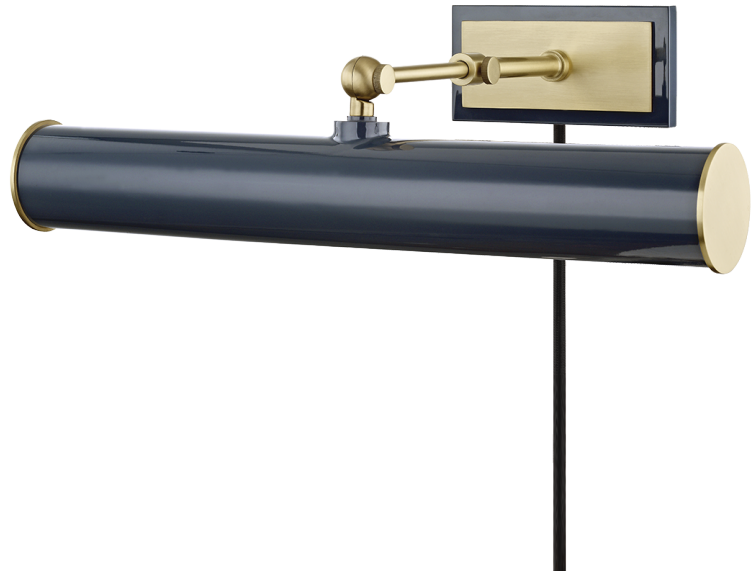

HOLLY

HL263202-AGB/NVY

FINISHES

AGED BRASS (AGB)

Aged Brass/navy (AGB/NVY)

Aged Brass/soft Off White (AGB/WH)

AGED BRASS/OLD BRONZE (AOB)

DIMENSIONS

Height: 4.75"

Width/Diameter: 16.25"

Canopy/Backplate: 0"

Hanging Type:

Product Weight: 4lb

GLASS

Attachment: Screw

Glass 1: Steel

Glass 2:

LAMPING

Bulb 1

Bulb Included: No

Socket: E26 Medium Base

Bulb: T10-5.5 • 2 • 25 Watt Max

Voltage: 120 VAC

UL Rating: UL Damp