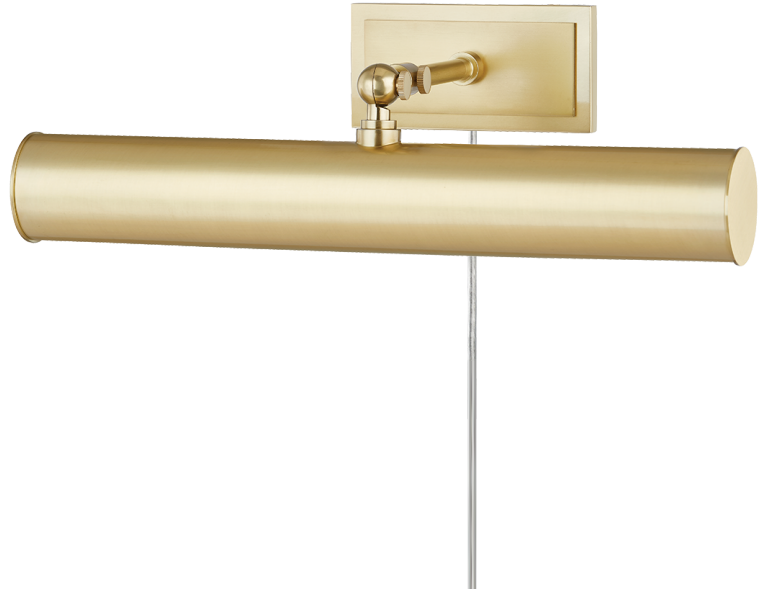

# HOLLY

HL263202-AGB

---

### AGED BRASS (AGB)

Aged Brass/navy (AGB/NVY)

Aged Brass/soft Off White (AGB/WH)

AGED BRASS/OLD BRONZE (AOB)

## DIMENSIONS

---

Height: 4.75"

Width/Diameter: 16.25"

Canopy/Backplate: 6"

Hanging Type:

Product Weight: 3.96lb

## GLASS

---

Attachment:

Glass 1: Steel

Glass 2: