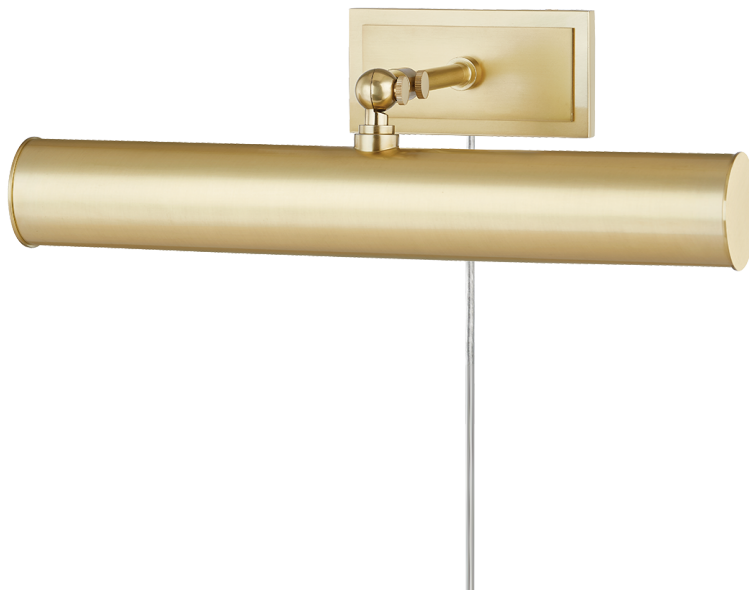

HOLLY

HL263202-AGB

FINISHES

AGED BRASS (AGB)

Aged Brass/navy (AGB/NVY)

Aged Brass/soft Off White (AGB/WH)

AGED BRASS/OLD BRONZE (AOB)

DIMENSIONS

Height: 4.75"

Width/Diameter: 16.25"

Canopy/Backplate: 6"

Hanging Type:

Product Weight: 3.96lb

GLASS

Attachment:

Glass 1: Steel

Glass 2:

LAMPING

Bulb 1

Bulb Included: No

Socket: E26 Medium Base

Bulb: T10-5.5 • 2 • 25 Watt Max

Voltage: 120 VAC

UL Rating: UL Damp