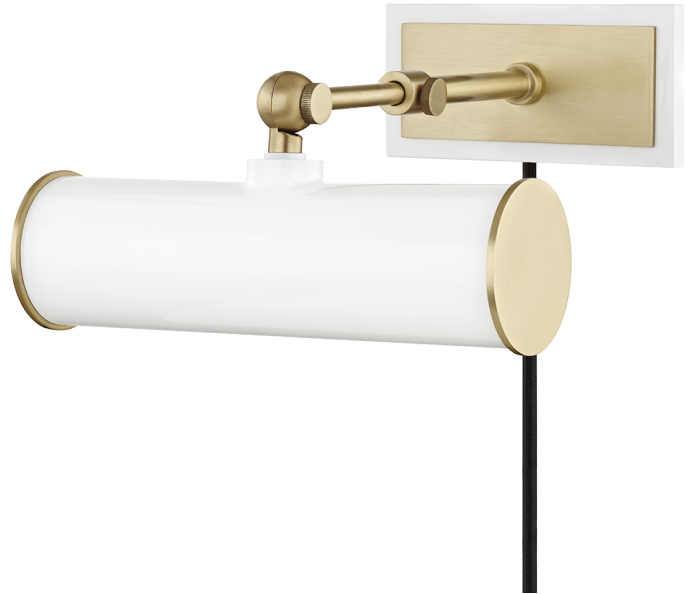

# HOLLY

HL263201-AGB/WH

---

## FINISHES

---

AGED BRASS (AGB)

Aged Brass/navy (AGB/NVY)

Aged Brass/soft Off White (AGB/WH)

AGED BRASS/OLD BRONZE (AOB)

## DIMENSIONS

---

Height: 4.75"

Width/Diameter: 8.25"

Canopy/Backplate: 6"

Hanging Type:

Product Weight: 3lb

## GLASS

---

Attachment: Screw

Glass 1: Steel

Glass 2: