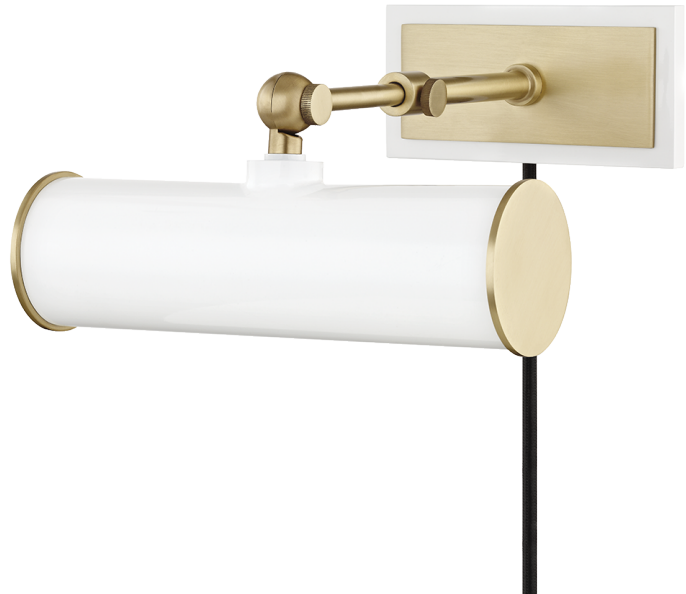

# HOLLY

HL263201-AGB/WH

---

## FINISHES

---

AGED BRASS (AGB)

Aged Brass/navy (AGB/NVY)

Aged Brass/soft Off White (AGB/WH)

AGED BRASS/OLD BRONZE (AOB)

## DIMENSIONS

---

Height: 4.75"

Width/Diameter: 8.25"

Canopy/Backplate: 0"

Hanging Type:

Product Weight: 3lb

## GLASS

---

Attachment: Screw

Glass 1: Steel

Glass 2: