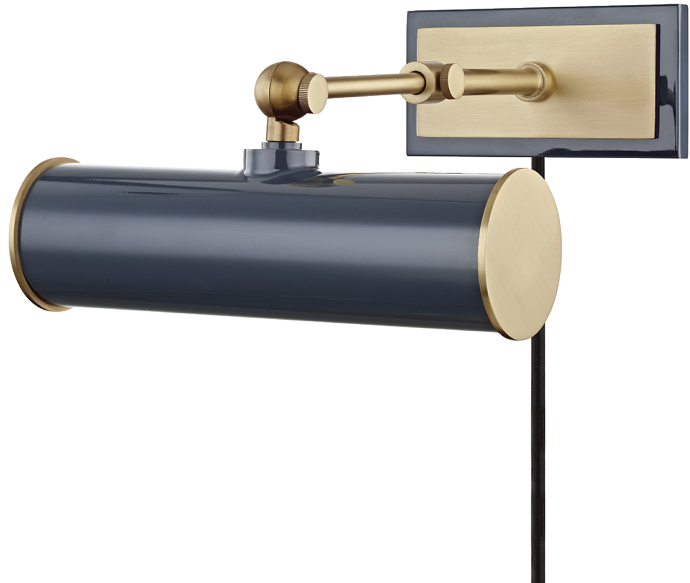

HOLLY

HL263201-AGB/NVY

FINISHES

AGED BRASS (AGB)

Aged Brass/navy (AGB/NVY)

Aged Brass/soft Off White (AGB/WH)

AGED BRASS/OLD BRONZE (AOB)

DIMENSIONS

Height: 4.75"

Width/Diameter: 8.25"

Canopy/Backplate: 0"

Hanging Type:

Product Weight: 3lb

GLASS

Attachment: Screw

Glass 1: Steel

Glass 2:

LAMPING

Bulb 1

Bulb Included: No

Socket: E26 Medium Base

Bulb: T10-5.5 • 1 • 25 Watt Max

Voltage: 120 VAC

UL Rating: UL Damp