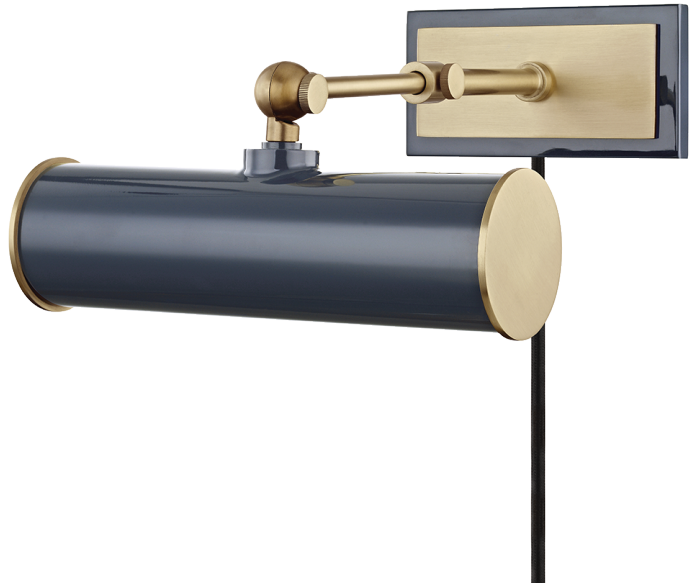

HOLLY

HL263201-AGB/NVY

FINISHES

AGED BRASS (AGB)

Aged Brass/navy (AGB/NVY)

Aged Brass/soft Off White (AGB/WH)

AGED BRASS/OLD BRONZE (AOB)

DIMENSIONS

Height: 4.75"

Width/Diameter: 8.25"

Canopy/Backplate: 6"

Hanging Type:

Product Weight: 3lb

GLASS

Attachment: Screw

Glass 1: Steel

Glass 2:

LAMPING

Bulb 1

Bulb Included: No

Socket: E26 Medium Base

Bulb: T10-5.5 • 1 • 25 Watt Max

SHIPPING

Carton 1: 11" x 10" x 7"