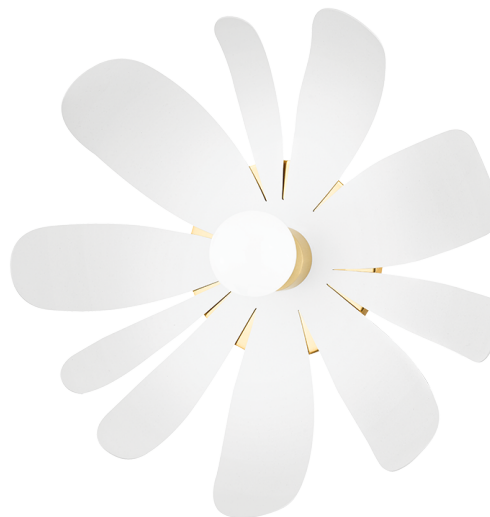

# TWIGGY

H698301-AGB/TWH

Pretty with a retro flair, Twiggy is floral inspiration at its finest. Different-sized textured white petals sprout from a petite opal matte bulb at the center. The aged brass accents add a pop of shine without taking away from the piece's organic feel. Twiggy offers an entire bouquet of options including a one- or three-light wall sconce, a 3-light semi flush and a 3-light floor lamp.

## FINISHES

AGED BRASS/TEXTURED WHITE (AGB/TWH)

## DIMENSIONS

Width/Diameter: 12"

Canopy/Backplate: 4.75"

Hanging Type:

Product Weight: 2lb

## GLASS

Attachment:

Glass 1:

Glass 2: