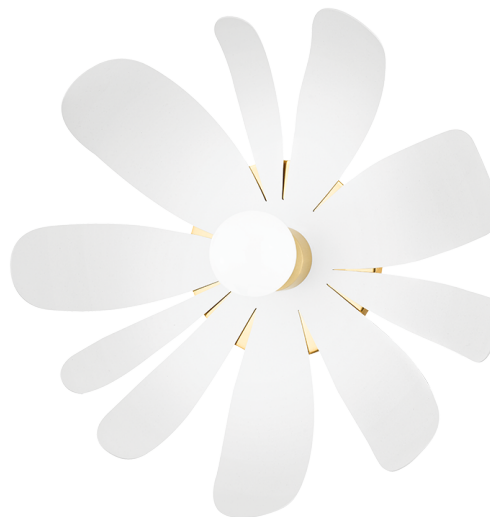

TWIGGY

H698301-AGB/TWH

Pretty with a retro flair, Twiggy is floral inspiration at its finest. Different-sized textured white petals sprout from a petite opal matte bulb at the center. The aged brass accents add a pop of shine without taking away from the piece's organic feel. Twiggy offers an entire bouquet of options including a one- or three-light wall sconce, a 3-light semi flush and a 3-light floor lamp.

FINISHES

AGED BRASS/TEXTURED WHITE (AGB/TWH)

DIMENSIONS

Width/Diameter: 12"

Canopy/Backplate: 4.75"

Hanging Type:

Product Weight: 2lb

GLASS

Attachment:

Glass 1:

Glass 2:

LAMPING

Bulb 1

Bulb Included: No

Socket: E12 Candelabra Base

Bulb: G16.5 • 1 • 60 Watt Max