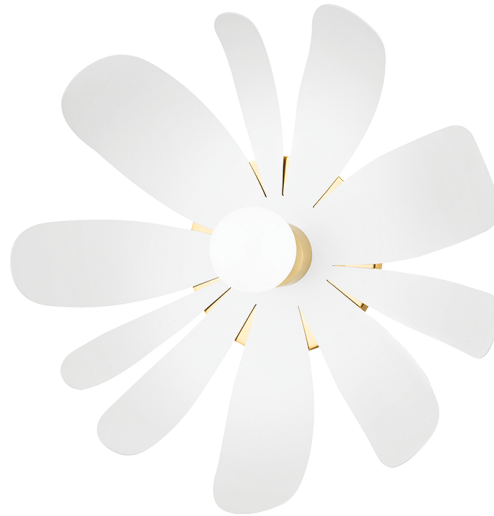

# TWIGGY

H698301-AGB/TWH

---

Pretty with a retro flair, Twiggy is floral inspiration at its finest. Different-sized textured white petals sprout from a petite opal matte bulb at the center. The aged brass accents add a pop of shine without taking away from the piece's organic feel. Twiggy offers an entire bouquet of options including a one- or three-light wall sconce, a 3-light semi flush and a 3-light floor lamp.

## FINISHES

---

AGED BRASS/TEXTURED WHITE (AGB/TWH)

## DIMENSIONS

---

Width/Diameter: 12"

Canopy/Backplate: 4.75"

Hanging Type:

Product Weight: 2lb

## GLASS

---

Attachment:

Glass 1:

Glass 2: