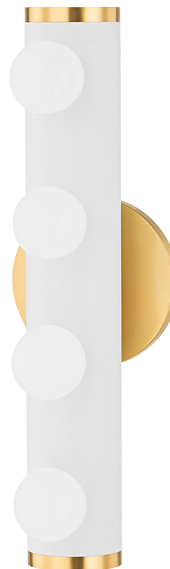

# PENNY

H631304-AGB/TWH

---

Penny gives familiar Hollywood-style lighting a fresh feel. Small opal matte globes spread across a cylinder of textured white or textured black for a glamorous look that provides ample bright light. An aged brass backplate and decorative end caps give the fixture a fun, updated look. With the ability to mount horizontally or vertically, Penny makes perfect sense over or alongside the vanity in the bath.

## FINISHES

---

AGED BRASS (AGB)  
AGED BRASS/TEXTURED BLACK COMBO  
(AGB/TBK)

## DIMENSIONS

---

Height: 15"

Width/Diameter: 4.75"

Canopy/Backplate: 4.75"

Hanging Type:

Product Weight: 4.5lb

## GLASS

---

Attachment:

Glass 1:

Glass 2: