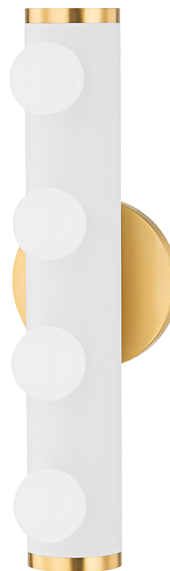

PENNY

H631304-AGB/TWH

Penny gives familiar Hollywood-style lighting a fresh feel. Small opal matte globes spread across a cylinder of textured white or textured black for a glamorous look that provides ample bright light. An aged brass backplate and decorative end caps give the fixture a fun, updated look. With the ability to mount horizontally or vertically, Penny makes perfect sense over or alongside the vanity in the bath.

FINISHES

AGED BRASS (AGB)
AGED BRASS/TEXTURED BLACK COMBO
(AGB/TBK)

DIMENSIONS

Height: 15"

Width/Diameter: 4.75"

Canopy/Backplate: 4.75"

Hanging Type:

Product Weight: 4.5lb

GLASS

Attachment:

Glass 1:

Glass 2:

LAMPING

Bulb 1

Bulb Included: No

Socket: E12 Candelabra Base