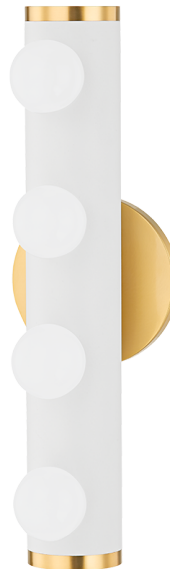

PENNY

H631304-AGB/TWH

Penny gives familiar Hollywood-style lighting a fresh feel. Small opal matte globes spread across a cylinder of textured white or textured black for a glamorous look that provides ample bright light. An aged brass backplate and decorative end caps give the fixture a fun, updated look. With the ability to mount horizontally or vertically, Penny makes perfect sense over or alongside the vanity in the bath.

FINISHES

AGED BRASS (AGB)
AGED BRASS/TEXTURED BLACK COMBO
(AGB/TBK)

DIMENSIONS

Height: 15"

Width/Diameter: 4.75"

Canopy/Backplate: 4.75"

Hanging Type:

Product Weight: 4.5lb

GLASS

Attachment:

Glass 1:

Glass 2:

LAMPING

Bulb 1

Bulb Included: No

Socket: E12 Candelabra Base