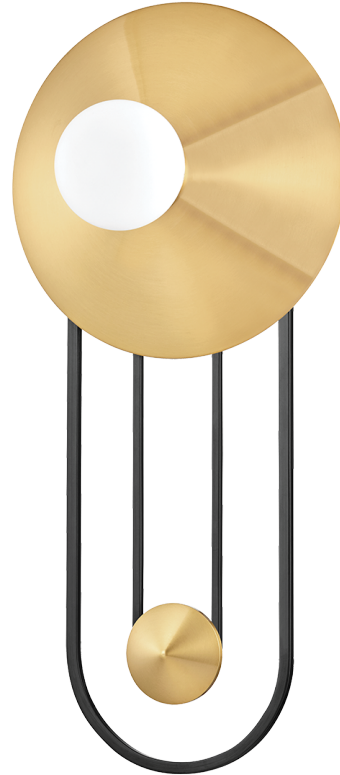

VENUS

H549101-AOB

A true visionary, Venus shines brighter than her namesake, telling a visual story of balance along the way. Venus embraces the idea of lighting as art, serving as both a striking light fixture and art piece. A brass conical collar anchors the design with metalwork looping playfully to reveal a dueling brass accent. Venus' beauty is boundless, making her the perfect accoutrement to actual art or blank space alike.

FINISHES

AGED BRASS/OLD BRONZE (AOB)

DIMENSIONS

Height: 19.5"

Width/Diameter: 9"

Canopy/Backplate: 8"

Hanging Type:

Product Weight: 4lb

GLASS

Attachment:

Glass 1:

Glass 2:

LAMPING

Bulb 1

Bulb Included: No

Socket: E26 Medium Base