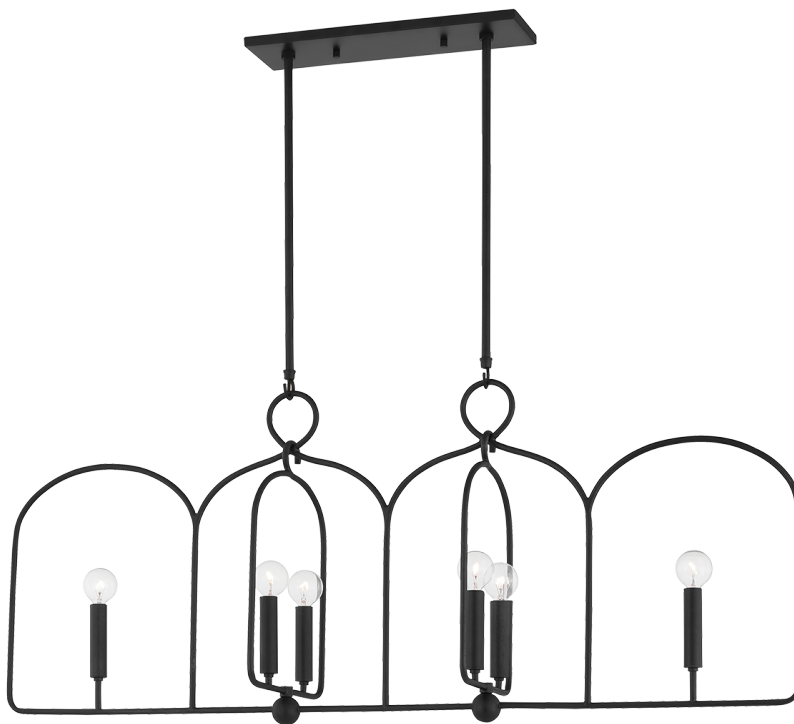

MALLORY

H512906-AI

With its open, arched metal frame and gold leaf or aged iron finish, Mallory makes a stylish statement. Clear, round bulbs atop sleek, straight candle holders create a beautiful contrasting effect. Available as a sconce, pendant or linear, each fixture hangs from a round metal loop giving the piece a feeling of motion.

FINISHES

AGED IRON

Coastal Suitable Finish (EPM): No

DIMENSIONS

Height: 14.5"

Width/Diameter: 10"

Length: 45.25"

Minimum Height: 23"

Maximum Height: 55.25"

Hanging Type: 1-3" / 1-6" / 1-12" / 1-18" Stems

Product Weight: 12lb

Canopy/Backplate Shape: Rectangle

Sloped Ceiling Compatible: No

Living Finish: No

Uplight Only: No

Shade

ELECTRICAL

Bulb 1

Bulb Included: No

Socket: E12 Candelabra Base

Bulb Type: G16.5

Max Wattage: 60

Bulb Quantity: 6

Bulb Included: No

Wire Length: 120"

Gem Box Required (2"x3"): No

Dark Sky: No

SHIPPING

Carton 1: 48" x 13" x 21"

Carton 1 Weight: 17lb

Shipping Method: Ground

Country of Origin: CN