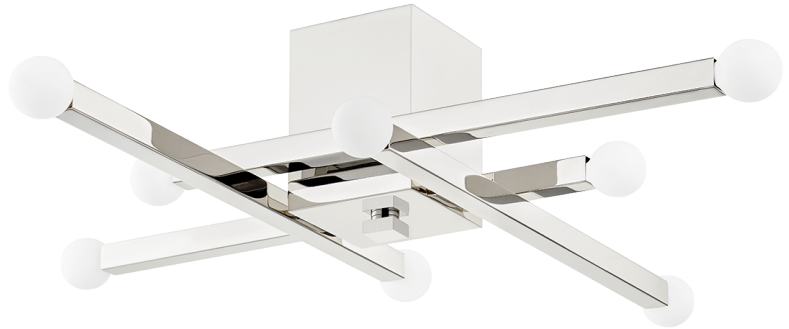

## FINISHES

---

AGED BRASS (AGB)  
POLISHED NICKEL (PN)

## DIMENSIONS

---

Height: 7"

Width/Diameter: 32"

Canopy/Backplate: 0"

Hanging Type:

Product Weight: 6lb

## GLASS

---

Attachment:

Glass 1:

Glass 2: