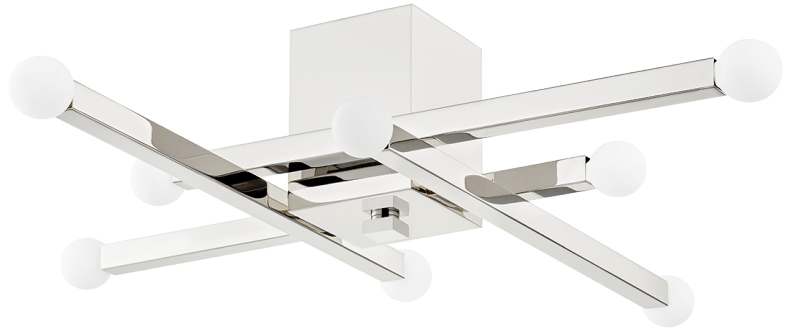

## FINISHES

---

AGED BRASS (AGB)  
POLISHED NICKEL (PN)

## DIMENSIONS

---

Height: 7"

Width/Diameter: 32"

Canopy/Backplate: 0"

Hanging Type:

Product Weight: 6lb

## GLASS

---

Attachment:

Glass 1:

Glass 2: