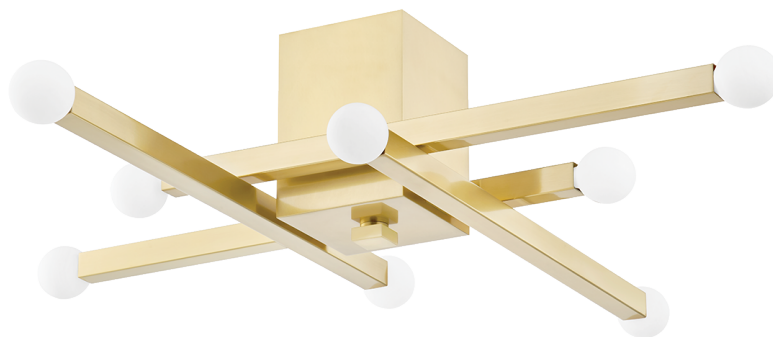

DONA

H463508-AGB

FINISHES

AGED BRASS (AGB)
POLISHED NICKEL (PN)

DIMENSIONS

Height: 7"

Width/Diameter: 32"

Canopy/Backplate: 0"

Hanging Type:

Product Weight: 8lb

GLASS

Attachment:

Glass 1:

Glass 2:

LAMPING

Bulb 1

Bulb Included: No

Socket: E12 Candelabra Base

Bulb: G16.5 • 8 • 4 Watt Max

Voltage: 120 VAC

UL Rating: UL Damp

SHIPPING

Carton 1: 27" x 27" x 11"

Carton 1 Weight: 16lb