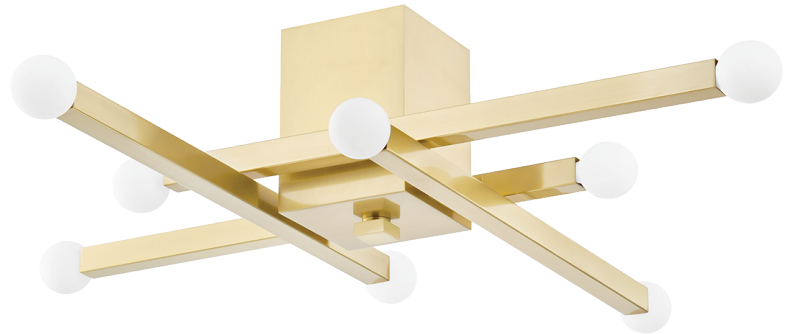

DONA

H463508-AGB

FINISHES

AGED BRASS (AGB)
POLISHED NICKEL (PN)

DIMENSIONS

Height: 7"

Width/Diameter: 32"

Canopy/Backplate: 0"

Hanging Type:

Product Weight: 8lb

GLASS

Attachment:

Glass 1:

Glass 2:

LAMPING

Bulb 1

Bulb Included: No

Socket: E12 Candelabra Base

Bulb: G16.5 • 8 • 4 Watt Max

SHIPPING

Carton 1: 27" x 27" x 11"

Carton 1 Weight: 16lb

Shipping Method: Ground