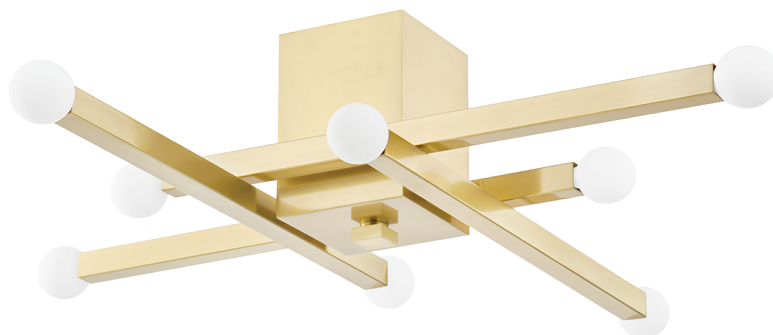

DONA

H463508-AGB

FINISHES

AGED BRASS (AGB)
POLISHED NICKEL (PN)

DIMENSIONS

Height: 7"

Width/Diameter: 32"

Canopy/Backplate: 0"

Hanging Type:

Product Weight: 8lb

GLASS

Attachment:

Glass 1:

Glass 2:

LAMPING

Bulb 1

Bulb Included: No

Socket: E12 Candelabra Base

Bulb: G16.5 • 8 • 4 Watt Max

Voltage: 120 VAC

UL Rating: UL Damp

SHIPPING

Carton 1: 27" x 27" x 11"

Carton 1 Weight: 16lb