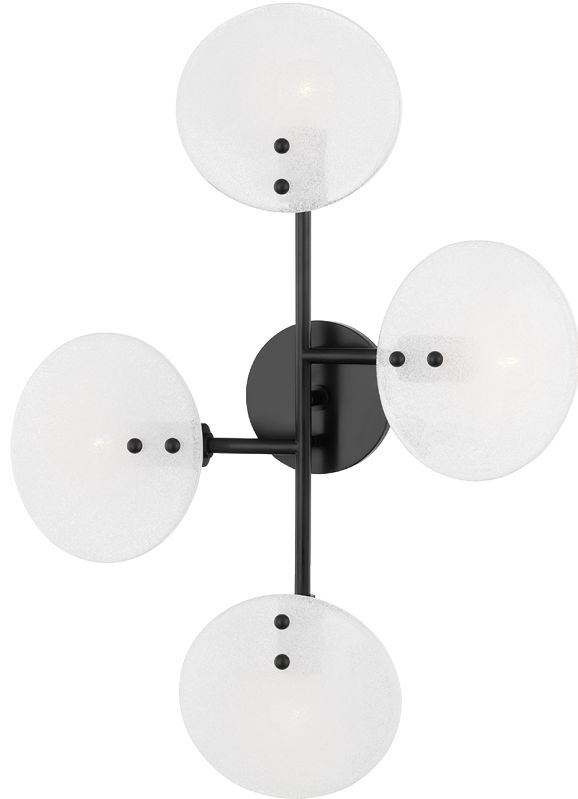

GISELLE

H428604-OB

FINISHES

AGED BRASS (AGB)
OLD BRONZE (OB)

DIMENSIONS

Height: 23.5"

Width/Diameter: 18"

Canopy/Backplate: 4.75"

Hanging Type:

Product Weight: 6lb

GLASS

Attachment:

Glass 1: Glass

Glass 2:

LAMPING

Bulb 1

Bulb Included: No

Socket: E12 Candelabra Base

Bulb: G16.5 • 4 • 6 Watt Max

Voltage: 120 VAC

UL Rating: UL Damp

SHIPPING

Carton 1: 22" x 15" x 10"

Carton 1 Weight: 11lb