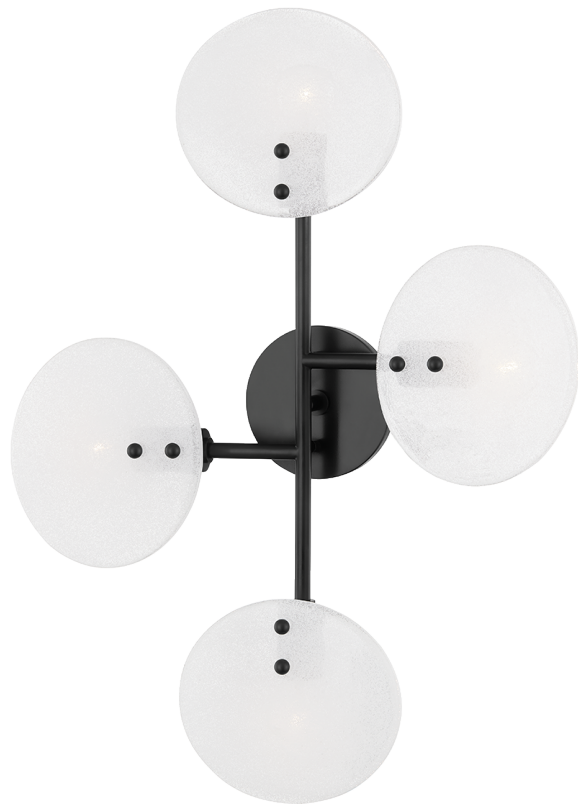

# GISELLE

H428604-OB

---

## DIMENSIONS

---

Height: 23.5"

Width/Diameter: 18"

Canopy/Backplate: 4.75"

Hanging Type:

Product Weight: 6lb

## GLASS

---

Attachment:

Glass 1: Glass

Glass 2:

### Bulb 1

Bulb Included: No

Socket: E12 Candelabra Base

Bulb: G16.5 • 4 • 6 Watt Max