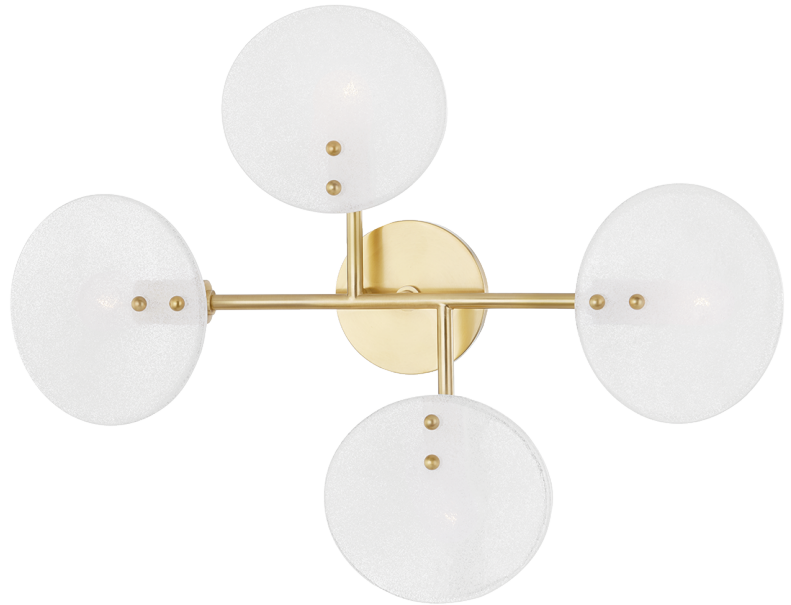

GISELLE

H428604-AGB

FINISHES

AGED BRASS (AGB)

OLD BRONZE (OB)

DIMENSIONS

Height: 23.5"

Width/Diameter: 18"

Canopy/Backplate: 4.75"

Hanging Type:

Product Weight: 6lb

GLASS

Attachment:

Glass 1: Glass

Glass 2:

LAMPING

Bulb 1

Bulb Included: No

Socket: E12 Candelabra Base

Bulb: G16.5 • 4 • 6 Watt Max

SHIPPING

Carton 1: 22" x 15" x 10"

Carton 1 Weight: 11lb

Shipping Method: Ground