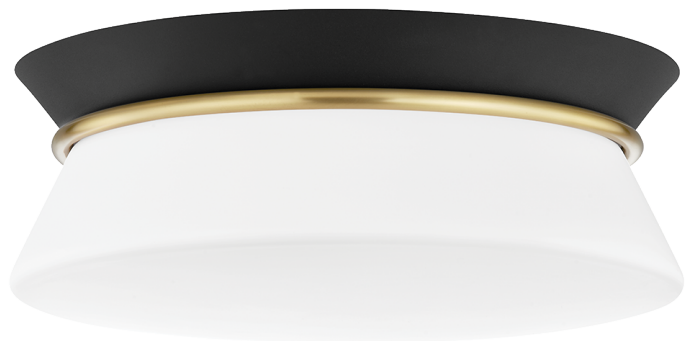

CATH

H425502-AGB/BK

FINISHES

Aged Brass/black (AGB/BK)
Polished Nickel/black (PN/BK)

DIMENSIONS

Height: 5"

Width/Diameter: 12.75"

Canopy/Backplate: 12.75"

Hanging Type:

Product Weight: 6lb

GLASS

Attachment:

Glass 1: Glass

Glass 2:

LAMPING

Bulb 1