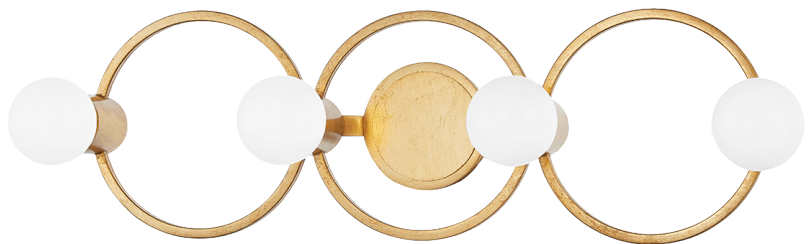

HOPE

H413304-GL

FINISHES

GOLD LEAF (GL)
TEXTURE BLACK (TBK)

DIMENSIONS

Height: 8.25"

Width/Diameter: 28"

Canopy/Backplate: 4.75"

Hanging Type:

Product Weight: 6.27lb

GLASS

Attachment:

Glass 1:

Glass 2:

LAMPING

Bulb 1

Bulb Included: No

Socket: E26 Medium Base

Bulb: G25 • 4 • 60 Watt Max

Voltage: 120 VAC

UL Rating: UL Damp

SHIPPING

Carton 1: 30" x 12" x 7"

Carton 1 Weight: 5lb