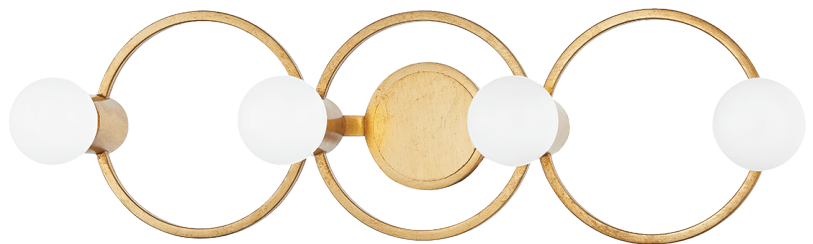

# HOPE

H413304-GL

---

## FINISHES

---

GOLD LEAF (GL)  
TEXTURE BLACK (TBK)

## DIMENSIONS

---

Height: 8.25"

Width/Diameter: 28"

Canopy/Backplate: 4.75"

Hanging Type:

Product Weight: 6.27lb

## GLASS

---

Attachment:

Glass 1:

Glass 2: