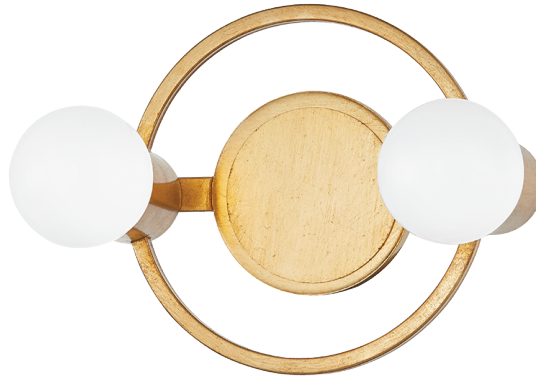

HOPE

H413302-GL

FINISHES

GOLD LEAF (GL)

DIMENSIONS

Height: 8.25"

Width/Diameter: 11.5"

Canopy/Backplate: 4.75"

Hanging Type:

Product Weight: 3.74lb

GLASS

Attachment:

Glass 1:

Glass 2:

LAMPING

Bulb 1

Bulb Included: No

Socket: E26 Medium Base

Bulb: 2 • 60 Watt Max

SHIPPING

Carton 1: 14" x 12" x 7"

Carton 1 Weight: 3lb

Shipping Method: Ground