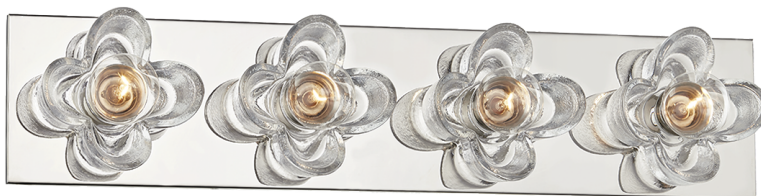

SHEA

H410304-PN

FINISHES

AGED BRASS (AGB)
OLD BRONZE (OB)
POLISHED NICKEL (PN)

DIMENSIONS

Height: 4.75"

Width/Diameter: 22"

Canopy/Backplate: 0"

Hanging Type:

Product Weight: 8.76lb

GLASS

Attachment:

Glass 1: Glass

Glass 2:

LAMPING

Bulb 1

Bulb Included: No

Socket: E12 Candelabra Base

Bulb: G16.5 • 4 • 60 Watt Max

Voltage: 120 VAC

UL Rating: UL Damp

SHIPPING

Carton 1: 25" x 8" x 7"

Carton 1 Weight: 11lb