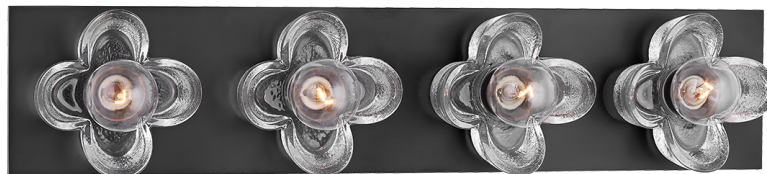

SHEA

H410304-OB

FINISHES

AGED BRASS (AGB)
OLD BRONZE (OB)
POLISHED NICKEL (PN)

DIMENSIONS

Height: 4.75"

Width/Diameter: 22"

Canopy/Backplate: 0"

Hanging Type:

Product Weight: 8.76lb

GLASS

Attachment:

Glass 1: Glass

Glass 2:

LAMPING

Bulb 1

Bulb Included: No

Socket: E12 Candelabra Base

Bulb: G16.5 • 4 • 60 Watt Max

Voltage: 120 VAC

UL Rating: UL Damp

SHIPPING

Carton 1: 26" x 9" x 8"

Carton 1 Weight: 11lb