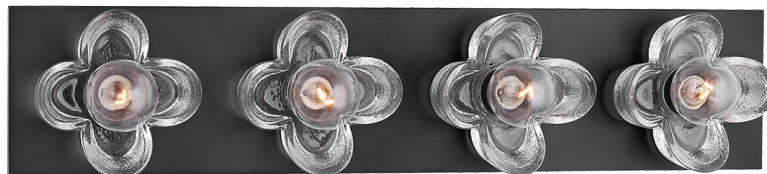

## FINISHES

---

AGED BRASS (AGB)  
OLD BRONZE (OB)  
POLISHED NICKEL (PN)

## DIMENSIONS

---

Height: 4.75"

Width/Diameter: 22"

Canopy/Backplate: 0"

Hanging Type:

Product Weight: 8.76lb

## GLASS

---

Attachment:

Glass 1: Glass

Glass 2: