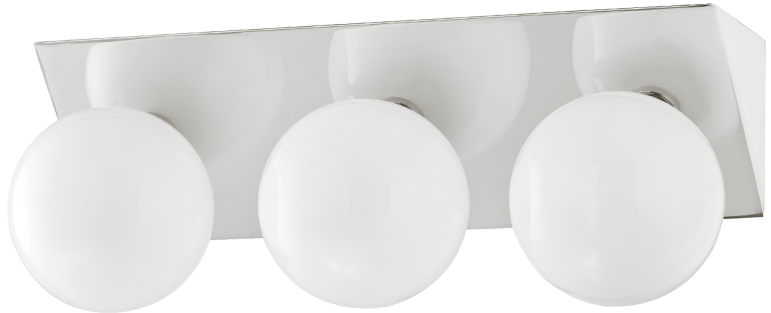

## FINISHES

---

POLISHED NICKEL (PN)

## DIMENSIONS

---

Height: 7"

Width/Diameter: 18.25"

Canopy/Backplate: 0"

Hanging Type:

## GLASS

---

Attachment:

Glass 1: Glass

Glass 2: