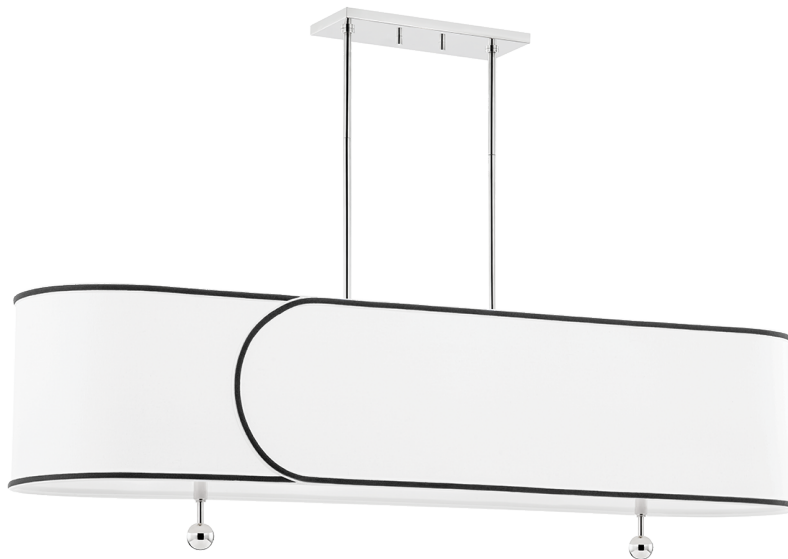

ZARA

H381905-PN

FINISHES

Polished Nickel (PN)

DIMENSIONS

Height: 15"

Width/Diameter: 47.25"

Minimum Height: 18"

Maximum Height: 45"

Canopy/Backplate: 0"

Hanging Type: 1-3" / 1-6" / 1-12" / 1-18" Stems

Product Weight: 16lb

GLASS

Attachment:

Glass 1: Linen

Glass 2:

LAMPING

Bulb 1

Socket: E26 Medium Base

Bulb: 5 • 60 Watt Max

Voltage: 120 VAC

UL Rating: UL Damp

SHIPPING

Carton 1: 50" x 15" x 18"