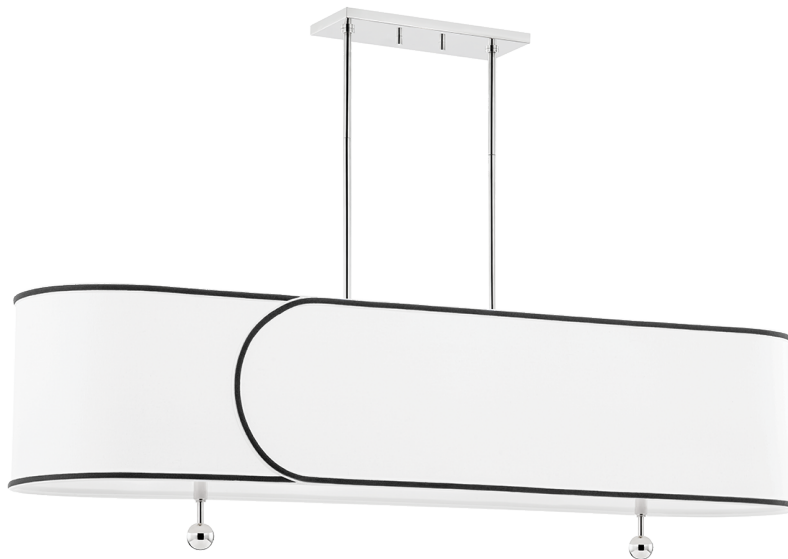

## FINISHES

---

POLISHED NICKEL (PN)

## DIMENSIONS

---

Height: 15"

Width/Diameter: 47.25"

Minimum Height: 18"

Maximum Height: 45"

Canopy/Backplate: 0"

Hanging Type: 1-3" / 1-6" / 1-12" / 1-18" Stems

Product Weight: 16lb

## GLASS

---

Attachment:

Glass 1: Linen

Glass 2: