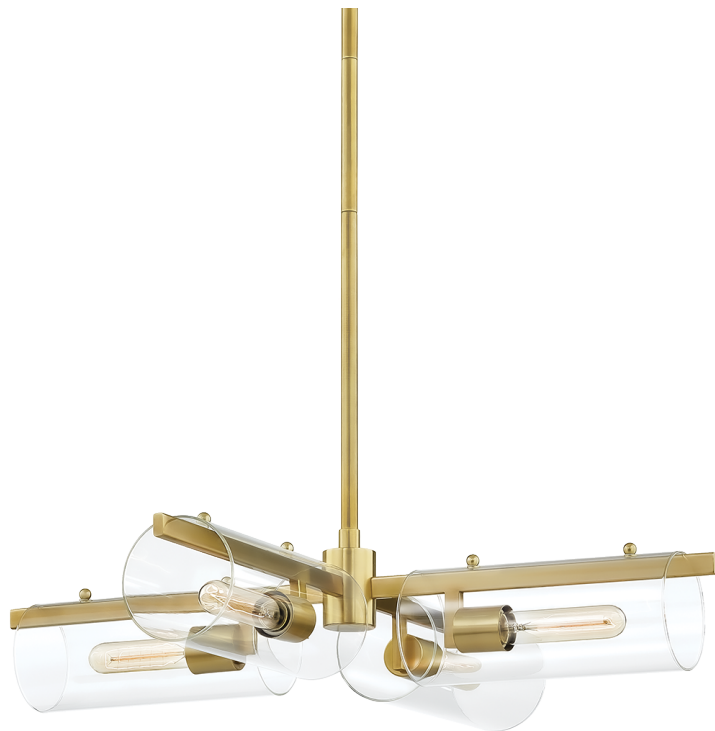

# ARIEL

H326804-AGB

---

## DIMENSIONS

---

Height: 9.5"

Width/Diameter: 28"

Minimum Height: 12.5"

Maximum Height: 63.5"

Canopy/Backplate: 5.5"

Hanging Type: 1-3" / 1-6" / 1-12" / 2-18" Stems

Product Weight: 14lb

## GLASS

---

Attachment:

Glass 1: Glass

Glass 2: