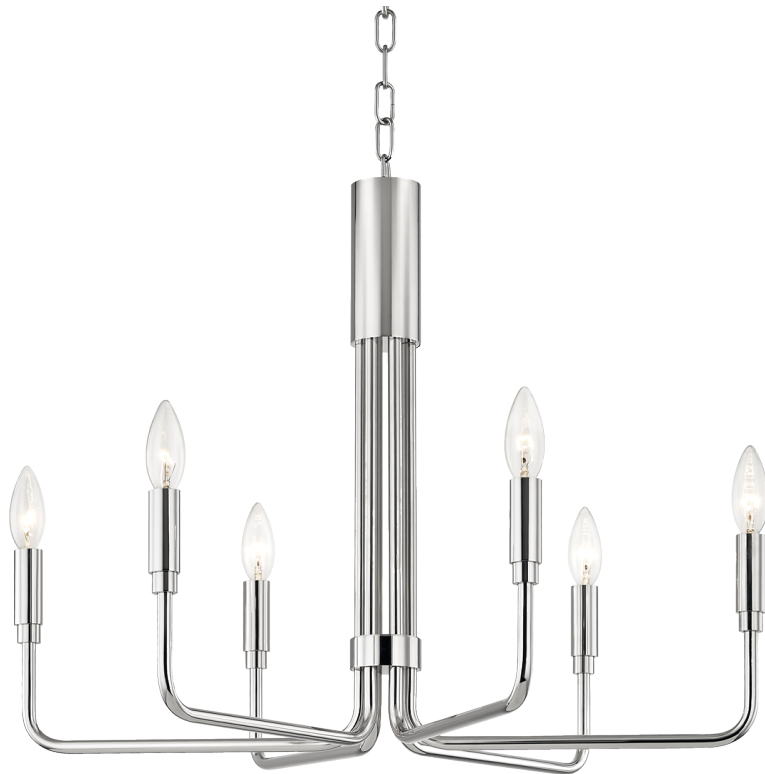

BRIGITTE

H261806-PN

FINISHES

AGED BRASS (AGB)

OLD BRONZE (OB)

POLISHED NICKEL (PN)

Coastal Suitable Finish (EPM): No

DIMENSIONS

Height: 19.25"

Width/Diameter: 25"

Minimum Height: 25.75"

Maximum Height: 76.25"

Canopy/Backplate: 5.5"

Hanging Type: 54" Chain

Product Weight: 13lb

Canopy/Backplate Shape: Round

Sloped Ceiling Compatible: No

Living Finish: No

Uplight Only: No

Shade

ELECTRICAL

Bulb 1

Bulb Included: No

Socket: E12 Candelabra Base

Bulb Type: B11

Max Wattage: 60

Bulb Quantity: 6

Bulb Included: No

Wire Length: 120"

Gem Box Required (2"x3"): No

Dark Sky: No

SHIPPING

Carton 1: 28" x 11" x 22"

Carton 1 Weight: 12lb

Shipping Method: Ground

Country of Origin: CN