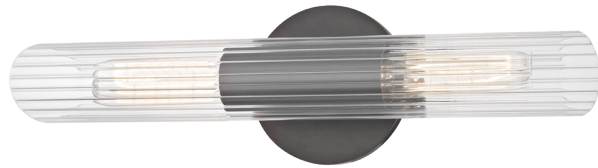

CECILY

H177102S-OB

FINISHES

AGED BRASS (AGB)

OLD BRONZE (OB)

POLISHED NICKEL (PN)

Coastal Suitable Finish (EPM): No

DIMENSIONS

Height: 17.25"

Width/Diameter: 4.75"

Canopy/Backplate: 4.75"

Product Weight: 3lb

Extension: 3.5"

Top to Center: 8.625"

Canopy/Backplate Shape: Round

Sloped Ceiling Compatible: No

Living Finish: No

Uplight Only: No

Shade

Attachment: Bracket

Shade 1: Glass

Shade 1 Top Width: 2.25"

Shade 1 Bottom L/W: 0" / 2.25"

Shade 1 Height: 17.25"

Replacement Glass Item #(s): GLS-H177102-S

ELECTRICAL

Bulb 1

Bulb Included: No

Socket: E26 Medium Base

Bulb Type: T10-5.5

Max Wattage: 60

Bulb Quantity: 2