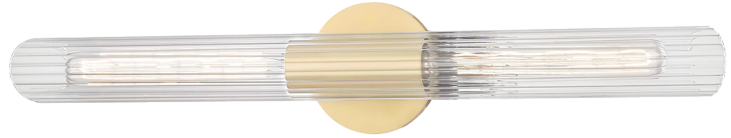

CECILY

H177102L-AGB

FINISHES

AGED BRASS (AGB)
OLD BRONZE (OB)
POLISHED NICKEL (PN)
Coastal Suitable Finish (EPM): No

DIMENSIONS

Height: 24.75"
Width/Diameter: 4.75"
Canopy/Backplate: 4.75"
Product Weight: 4lb
Extension: 3.5"
Top to Center: 12.38"
Canopy/Backplate Shape: Round
Sloped Ceiling Compatible: No
Living Finish: No
Uplight Only: No

Shade

Attachment: Bracket
Shade 1: Glass
Shade 1 Top Width: 2.25"
Shade 1 Bottom L/W: 0" / 2.25"
Shade 1 Height: 24.75"
Replacement Glass Item #(s): GLS-H177102-L

ELECTRICAL

Bulb 1
Bulb Included: No
Socket: E26 Medium Base
Bulb Type: T10-9.5
Max Wattage: 75
Bulb Quantity: 2
Bulb Included: No
Wire Length: 7"
Gem Box Required (2"x3"): No
Dark Sky: No