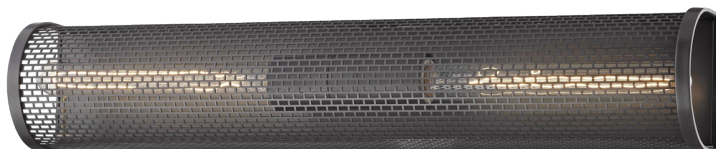

# BRITT

H151102-OB

---

## FINISHES

---

AGED BRASS (AGB)

OLD BRONZE (OB)

Coastal Suitable Finish (EPM): No

## DIMENSIONS

---

Height: 23.25"

Width/Diameter: 4.5"

Product Weight: 7lb

Extension: 4"

Top to Center: 11.63"

Canopy/Backplate Shape: Rectangle

Sloped Ceiling Compatible: No

Living Finish: No

Uplight Only: No

Shade

---