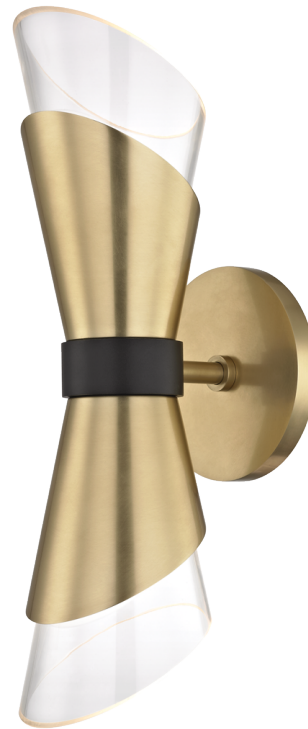

ANGIE

H130102-AGB/BK

Inspired by the runway, Angie features a metal-wrapped asymmetrical glass shade with a cinched waist for dramatic effect. Available in different styles and finishes, Angie can go from soft and warm in aged brass or cool and captivating in polished nickel. Talk about a style chameleon!

FINISHES

Aged Brass/black (AGB/BK)
Polished Nickel/black (PN/BK)

DIMENSIONS

Height: 15"

Width/Diameter: 4.75"

Canopy/Backplate: 4.75"

Hanging Type:

Product Weight: 3lb

GLASS

Attachment: Twist Lock

Glass 1: Glass

Glass 2:

LAMPING

Bulb 1

Bulb Included: No

Socket: G9