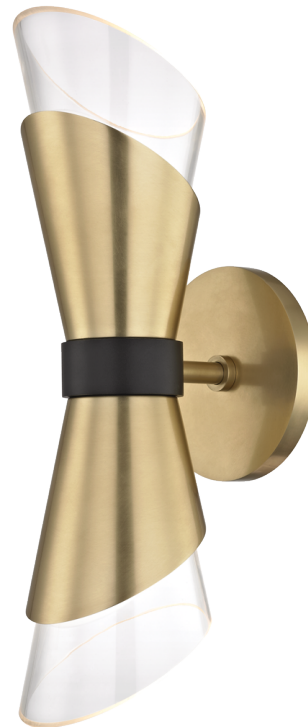

# ANGIE

H130102-AGB/BK

Inspired by the runway, Angie features a metal-wrapped asymmetrical glass shade with a cinched waist for dramatic effect. Available in different styles and finishes, Angie can go from soft and warm in aged brass or cool and captivating in polished nickel. Talk about a style chameleon!

## FINISHES

Aged Brass/black (AGB/BK)  
Polished Nickel/black (PN/BK)

## DIMENSIONS

Height: 15"

Width/Diameter: 4.75"

Canopy/Backplate: 4.75"

Hanging Type:

Product Weight: 3lb

## GLASS

Attachment: Twist Lock

Glass 1: Glass

Glass 2: